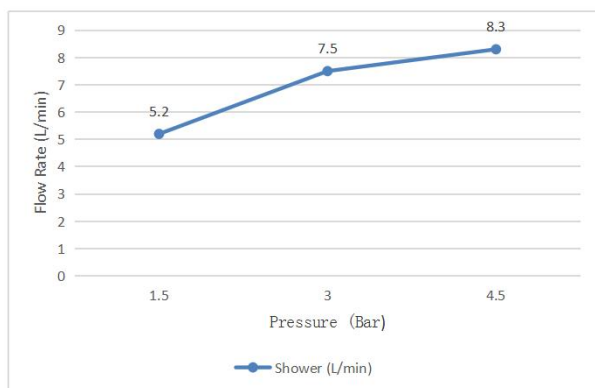

**Specifications:**

Brand	Waterstone	Inlet thread	G1/2
Range	Shower faucet	Spout Reach	/
Product Code	MH900001	Flow pressure	0.1-0.5MPa
Material	Brass	Operating pressure	Max. 1.0MPa
Finish / Colour	Chrome	Water temperature	4°C~90°C
Mounting Type	Wall-Mounted	Environment temperature	5°C~50°C
Warranty	2 Years (5 years for cartridge)	Install Hole Range	125~165mm
Standards/Certifications	ASME A112.18.1 meet NSF approval; Saber certification		
Special Feature	/		
Included Components	Faucet(1pcs);S-shaped joint with cover plate (2pcs)		

**Flow Rate Graph**

**Scene Graph**