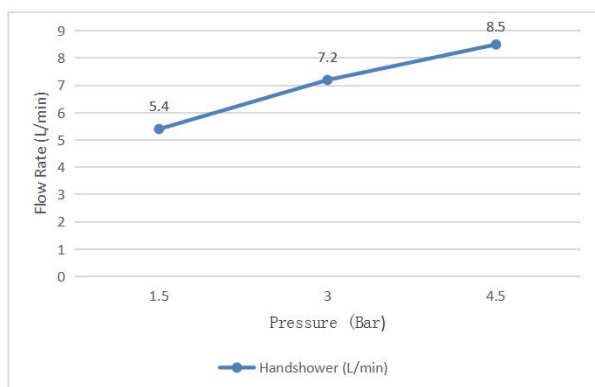

Specifications:

Brand	Waterstone	Hose	1.6m,G1/2 nut,
Range	Lifting rod shower	Shower cover size	122mm
Product Code	MH80000-8	Install Hole Range	598mm
Material	ABS(shower)+Stainless steel(Rod)	Flow pressure	0.1-0.5MPa
Finish / Colour	Matte Black	Operating pressure	Max. 1.0MPa
Mounting Type	Exposed install	Water temperature	4°C~70°C
Warranty	2 Years	Environment temperature	5°C~50°C
Standards/Certifications	ASSE 1014; meet NSF approval; Saber certification		
Special Feature	Three functions:rain,mist,rain+mist; Button stop		
Included Components	Rod with slide(1pcs);3F handshower (1pcs);1.6m pvc hose (1pcs);		

Flow Rate Graph

Scene Graph