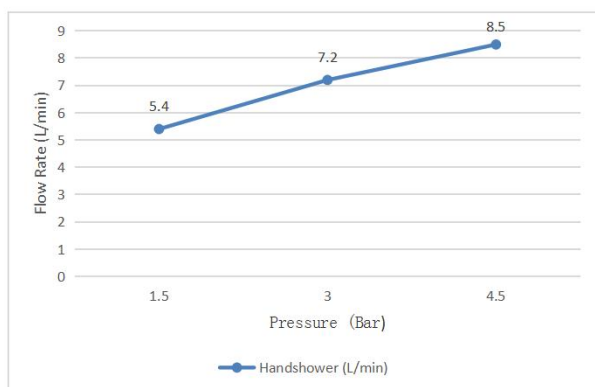

Specifications:

Brand	Waterstone	Hose	1.6m,G1/2 nut,
Range	Lifting rod shower	Shower cover size	122mm
Product Code	MH80000-1	Install Hole Range	598mm
Material	ABS(shower)+Stainless steel(Rod)	Flow pressure	0.1-0.5MPa
Finish / Colour	Chrome	Operating pressure	Max. 1.0MPa
Mounting Type	Exposed install	Water temperature	4°C~70°C
Warranty	2 Years	Environment temperature	5°C~50°C
Standards/Certifications	ASSE 1014; meet NSF approval; Saber certification		
Special Feature	Three functions:rain,mist,rain+mist; Button stop		
Included Components	Rod with slide(1pcs);3F handshower (1pcs);1.6m pvc hose (1pcs);		

Flow Rate Graph

Scene Graph