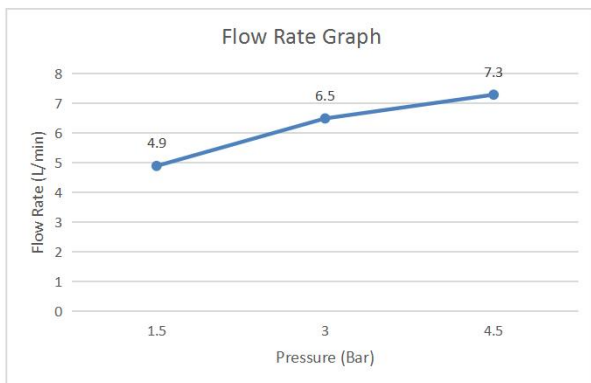

360° Spout

Pull Down

Specifications:

Brand	Waterstone	Spout Height	258mm
Range	Kitchen faucet	Spout Reach	242mm
Product Code	MH510008	Flow pressure	0.1-0.5MPa
Material	Zinc+Stainless steel	Operating pressure	Max. 1.0MPa
Finish / Colour	Matte Black	Water temperature	4°C~90°C
Mounting Type	Deck Mount	Environment temperature	5°C~50°C
Inlet thread	G3/8	Mounting Hole	∅32mm-∅43mm
Warranty	2 Years (5 years for cartridge)	Max. Sink Thickness	Max 40mm
Standards/Certifications	ASME A112.18.1 meet NSF approval; Saber certification		
Special Feature	Two Water Flow Modes: Spray and Stream; 360° spout; pull-down spray		
Included Components	Faucet(1pcs); Hose Pre-installed 3/8" thread (2pcs)		

Flow Rate Graph

Scene Graph