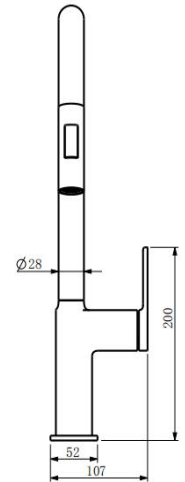

360° Spout

Pull Down

Specifications:

Brand	Waterstone	Spout Height	258mm
Range	Kitchen faucet	Spout Reach	242mm
Product Code	MH510008	Flow pressure	0.1-0.5MPa
Material	Zinc+Stainless steel	Operating pressure	Max. 1.0MPa
Finish / Colour	Matte Black	Water temperature	4°C~90°C
Mounting Type	Deck Mount	Environment temperature	5°C~50°C
Inlet thread	G3/8	Mounting Hole	∅32mm-∅43mm
Warranty	2 Years (5 years for cartridge)	Max. Sink Thickness	Max 40mm
Standards/Certifications	ASME A112.18.1 meet NSF approval; Saber certification		
Special Feature	Two Water Flow Modes: Spray and Stream; 360° spout; pull-down spray		
Included Components	Faucet(1pcs); Hose Pre-installed 3/8" thread (2pcs)		

Flow Rate Graph

Scene Graph