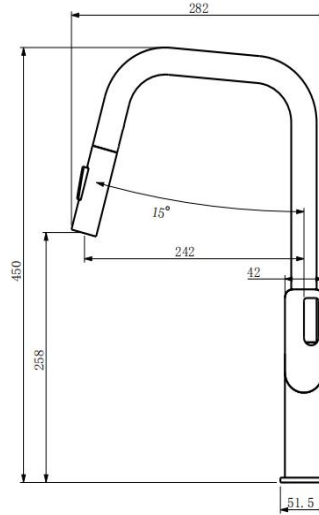

360° Spout

Pull Down

Specifications:

Brand	Waterstone	Spout Height	258mm
Range	Kitchen faucet	Spout Reach	242mm
Product Code	MH510008	Flow pressure	0.1-0.5MPa
Material	Zinc+Stainless steel	Operating pressure	Max. 1.0MPa
Finish / Colour	Matte Black	Water temperature	4°C~90°C
Mounting Type	Deck Mount	Environment temperature	5°C~50°C
Inlet thread	G3/8	Mounting Hole	∅32mm-∅43mm
Warranty	2 Years (5 years for cartridge)	Max. Sink Thickness	Max 40mm
Standards/Certifications	ASME A112.18.1 meet NSF approval; Saber certification		
Special Feature	Two Water Flow Modes: Spray and Stream; 360° spout; pull-down spray		
Included Components	Faucet(1pcs); Hose Pre-installed 3/8" thread (2pcs)		

Flow Rate Graph

Scene Graph