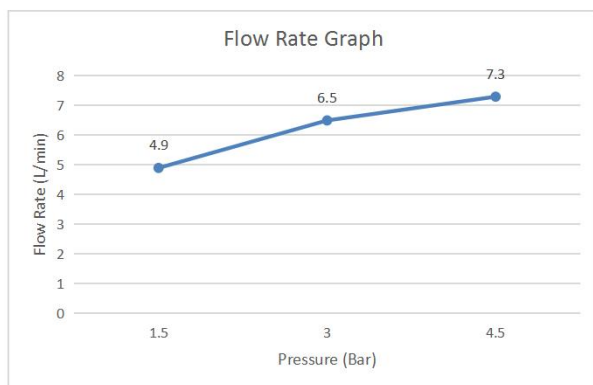

Specifications:

Brand	Waterstone	Spout Height	258mm
Range	Kitchen faucet	Spout Reach	242mm
Product Code	MH510001	Flow pressure	0.1-0.5MPa
Material	Zinc+Stainless steel	Operating pressure	Max. 1.0MPa
Finish / Colour	Chrome	Water temperature	4°C~90°C
Mounting Type	Deck Mount	Environment temperature	5°C~50°C
Inlet thread	G3/8	Mounting Hole	∅32mm-∅43mm
Warranty	2 Years (5 years for cartridge)	Max. Sink Thickness	Max 40mm
Standards/Certifications	ASME A112.18.1 meet NSF approval; Saber certification		
Special Feature	Two Water Flow Modes: Spray and Stream; 360° spout; pull-down spray		
Included Components	Faucet (1pcs); Hose Pre-installed 3/8" thread (2pcs)		

Flow Rate Graph

Scene Graph