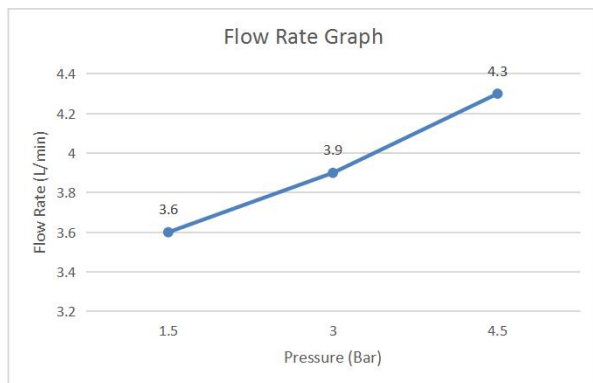

SLC

**Specifications:**

Brand	Waterstone	Spout Height	113mm
Range	Countertop faucet	Spout Reach	128mm
Product Code	MH310008	Flow pressure	0.1-0.5MPa
Material	Brass	Operating pressure	Max. 1.0MPa
Finish / Colour	Matte Black	Water temperature	4°C~90°C
Mounting Type	Countertop	Environment temperature	5°C~50°C
Inlet thread	G3/8	Mounting Hole	∅30mm-∅32mm
Warranty	2 Years (5 years for cartridge)	Max. Sink Thickness	Max 40mm
Standards/Certifications	ASME A112.18.1 meet NSF approval; Saber certification		
Special Feature	Neoperl Aerator:Easy to Clean		
Included Components	Faucet(1pcs); Hose Pre-installed 3/8" thread (2pcs)		

**Flow Rate Graph**

**Scene Graph**