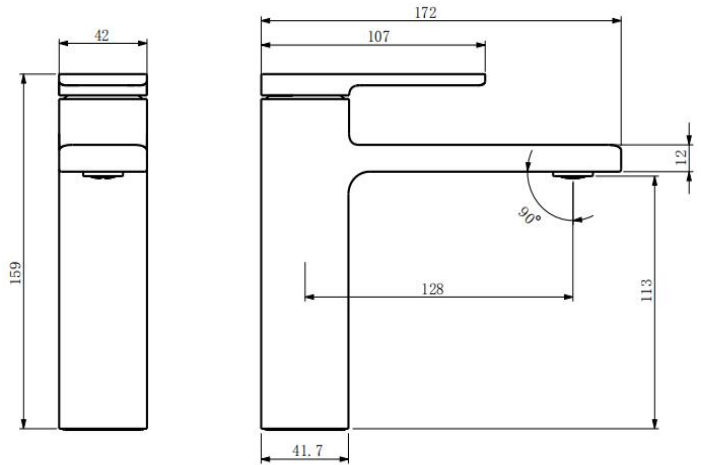

SLC

**Specifications:**

Brand	Waterstone	Spout Height	113mm
Range	Countertop faucet	Spout Reach	128mm
Product Code	MH310008	Flow pressure	0.1-0.5MPa
Material	Brass	Operating pressure	Max. 1.0MPa
Finish / Colour	Matte Black	Water temperature	4°C~90°C
Mounting Type	Countertop	Environment temperature	5°C~50°C
Inlet thread	G3/8	Mounting Hole	∅30mm-∅32mm
Warranty	2 Years (5 years for cartridge)	Max. Sink Thickness	Max 40mm
Standards/Certifications	ASME A112.18.1 meet NSF approval; Saber certification		
Special Feature	Neoperl Aerator:Easy to Clean		
Included Components	Faucet(1pcs); Hose Pre-installed 3/8" thread (2pcs)		

**Flow Rate Graph**

**Scene Graph**