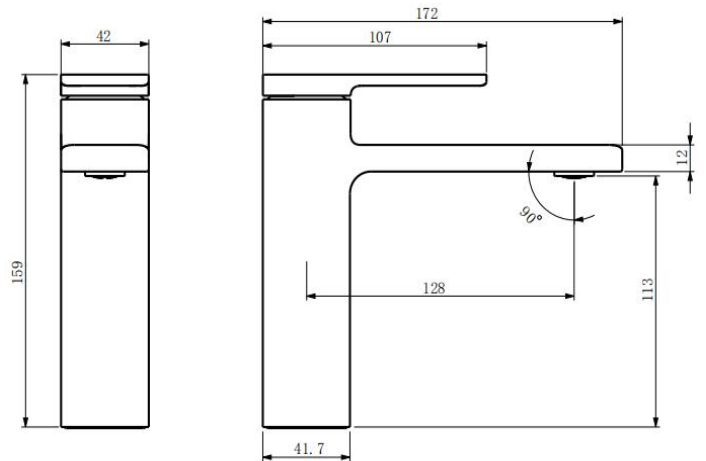

SLC

**Specifications:**

Brand	Waterstone	Spout Height	113mm
Range	Countertop faucet	Spout Reach	128mm
Product Code	MH310001	Flow pressure	0.1-0.5MPa
Material	Brass	Operating pressure	Max. 1.0MPa
Finish / Colour	Chrome	Water temperature	4°C~90°C
Mounting Type	Countertop	Environment temperature	5°C~50°C
Inlet thread	G3/8	Mounting Hole	∅30mm-∅32mm
Warranty	2 Years (5 years for cartridge)	Max. Sink Thickness	Max 40mm
Standards/Certifications	ASME A112.18.1 meet NSF approval; Saber certification		
Special Feature	Neoperl Aerator:Easy to Clean		
Included Components	Faucet(1pcs); Hose Pre-installed 3/8" thread (2pcs)		

**Flow Rate Graph**

**Scene Graph**