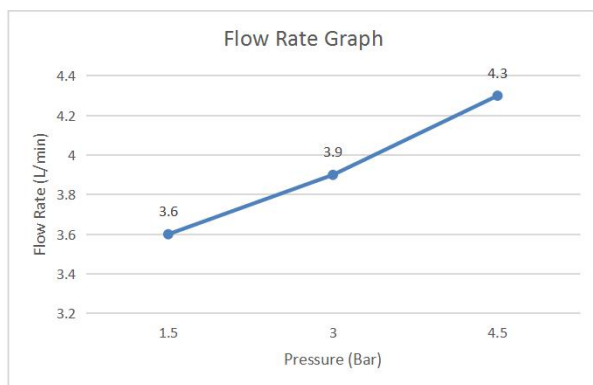

SLC

**Specifications:**

Brand	Waterstone	Spout Height	113mm
Range	Countertop faucet	Spout Reach	128mm
Product Code	MH310001	Flow pressure	0.1-0.5MPa
Material	Brass	Operating pressure	Max. 1.0MPa
Finish / Colour	Chrome	Water temperature	4°C~90°C
Mounting Type	Countertop	Environment temperature	5°C~50°C
Inlet thread	G3/8	Mounting Hole	∅30mm-∅32mm
Warranty	2 Years (5 years for cartridge)	Max. Sink Thickness	Max 40mm
Standards/Certifications	ASME A112.18.1 meet NSF approval; Saber certification		
Special Feature	Neoperl Aerator:Easy to Clean		
Included Components	Faucet(1pcs); Hose Pre-installed 3/8" thread (2pcs)		

**Flow Rate Graph**

**Scene Graph**