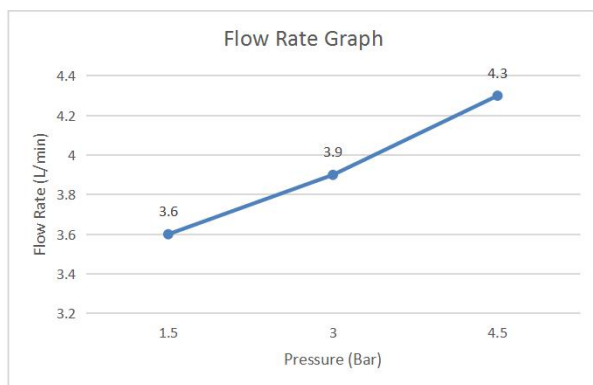

SLC

Specifications:

Brand	Waterstone	Spout Height	232mm
Range	Artistic Basin Faucet	Spout Reach	162mm
Product Code	MH300008	Flow pressure	0.1-0.5MPa
Material	Brass	Operating pressure	Max. 1.0MPa
Finish / Colour	Matte Black	Water temperature	4°C~90°C
Mounting Type	Countertop	Environment temperature	5°C~50°C
Inlet thread	G3/8	Mounting Hole	∅30mm-∅32mm
Warranty	2 Years (5 years for cartridge)	Max. Sink Thickness	Max 40mm
Standards/Certifications	ASME A112.18.1 meet NSF approval; Saber certification		
Special Feature	Neoperl Aerator:Easy to Clean		
Included Components	Faucet(1pcs); Hose Pre-installed 3/8" thread (2pcs)		

Flow Rate Graph

Scene Graph