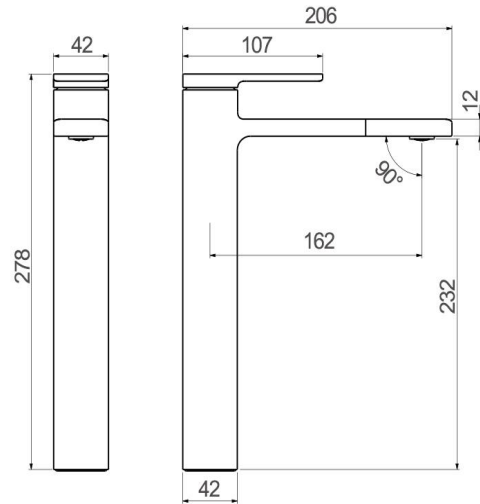

SLC

Specifications:

Brand	Waterstone	Spout Height	232mm
Range	Artistic Basin Faucet	Spout Reach	162mm
Product Code	MH300008	Flow pressure	0.1-0.5MPa
Material	Brass	Operating pressure	Max. 1.0MPa
Finish / Colour	Matte Black	Water temperature	4°C~90°C
Mounting Type	Countertop	Environment temperature	5°C~50°C
Inlet thread	G3/8	Mounting Hole	∅30mm-∅32mm
Warranty	2 Years (5 years for cartridge)	Max. Sink Thickness	Max 40mm
Standards/Certifications	ASME A112.18.1 meet NSF approval; Saber certification		
Special Feature	Neoperl Aerator:Easy to Clean		
Included Components	Faucet(1pcs); Hose Pre-installed 3/8" thread (2pcs)		

Flow Rate Graph

Scene Graph