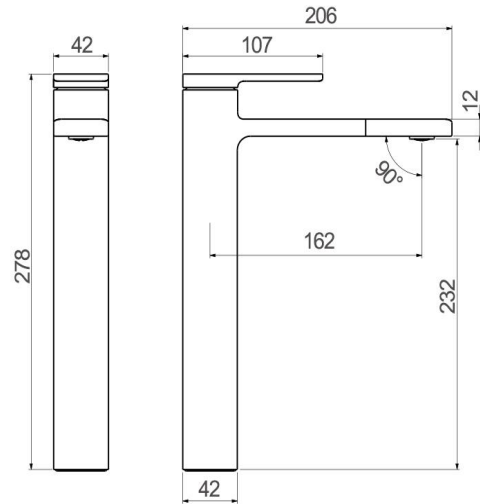

SLC

**Specifications:**

Brand	Waterstone	Spout Height	232mm
Range	Artistic Basin Faucet	Spout Reach	162mm
Product Code	MH300001	Flow pressure	0.1-0.5MPa
Material	Brass	Operating pressure	Max. 1.0MPa
Finish / Colour	Chrome	Water temperature	4°C~90°C
Mounting Type	Countertop	Environment temperature	5°C~50°C
Inlet thread	G3/8	Mounting Hole	∅30mm-∅32mm
Warranty	2 Years (5 years for cartridge)	Max. Sink Thickness	Max 40mm
Standards/Certifications	ASME A112.18.1 meet NSF approval; Saber certification		
Special Feature	Neoperl Aerator:Easy to Clean		
Included Components	Faucet(1pcs); Hose Pre-installed 3/8" thread (2pcs)		

**Flow Rate Graph**

**Scene Graph**