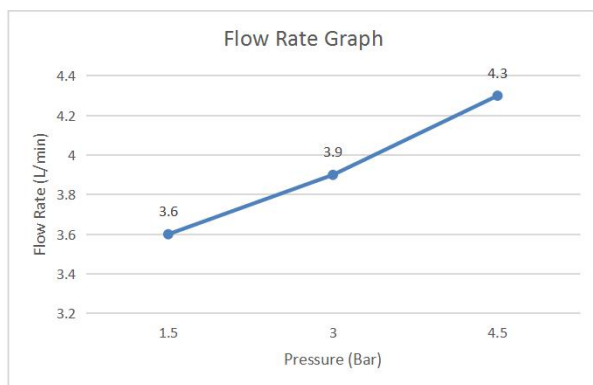

SLC

**Specifications:**

Brand	Waterstone	Spout Height	232mm
Range	Artistic Basin Faucet	Spout Reach	162mm
Product Code	MH300001	Flow pressure	0.1-0.5MPa
Material	Brass	Operating pressure	Max. 1.0MPa
Finish / Colour	Chrome	Water temperature	4°C~90°C
Mounting Type	Countertop	Environment temperature	5°C~50°C
Inlet thread	G3/8	Mounting Hole	∅30mm-∅32mm
Warranty	2 Years (5 years for cartridge)	Max. Sink Thickness	Max 40mm
Standards/Certifications	ASME A112.18.1 meet NSF approval; Saber certification		
Special Feature	Neoperl Aerator:Easy to Clean		
Included Components	Faucet(1pcs); Hose Pre-installed 3/8" thread (2pcs)		

**Flow Rate Graph**

**Scene Graph**