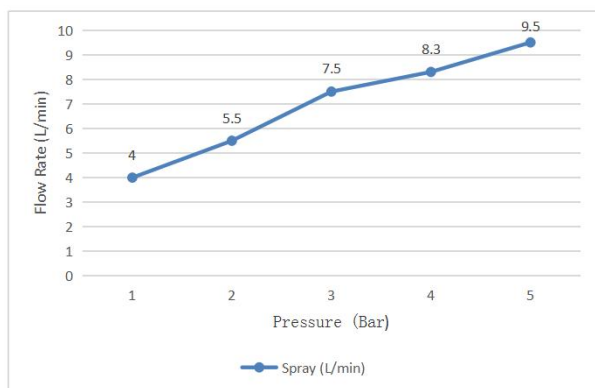

**Specifications:**

Brand	Waterstone	Inlet thread	G1/2
Range	Shattaf	Outlet diameter	ø20mm
Product Code	MH10000-SS	Hose	1.20m
Material	Stainless Steel	Flow pressure	1-5 Bar
Finish / Colour	Nickel Brush	Operating pressure	Max. 10 Bar
Mounting Type	Wall-Mounted	Water temperature	4°C~90°C
Warranty	2 Years	Environment temperature	5°C~50°C
Standards/Certifications	ASSE 1014; Saber certification		
Special Feature	/		
Included Components	Spray(1pcs);Wall fitting(1pcs);1.2m SUS hose(1pcs);		

**Flow Rate Graph**

**Scene Graph**