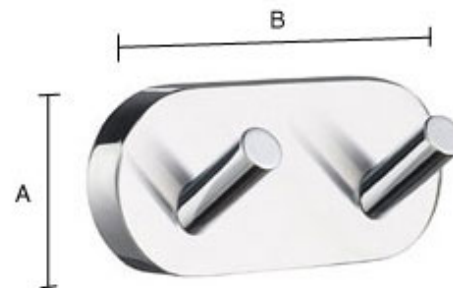

Double Towel Hook

HOME Double Towel Hook.
Polished Chrome.
Length 90 mm.

Article No
HK356

Line
HOME

Technical data

Finish	Chrome
Material	Brass
Assembly Description	Load PDF

Measurements

A: 1.57 INCH

B: 3.54 INCH