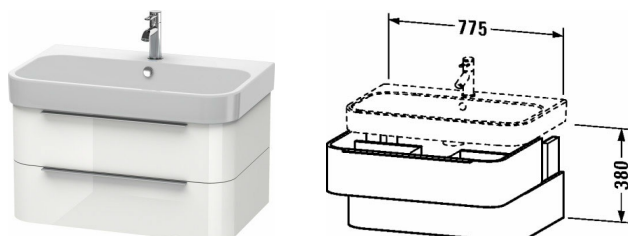

Happy D.2 Vanity unit wall-mounted # H26365

| < 775 mm > |

Vanity unit wall-mounted	Dimension	Weight	Order number
2 drawers, upper drawer including cut-out for siphon and siphon cover, for Happy D.2 # 231880			
Colors			
M11 Cashmere Oak M13 American Walnut Real wood veneer M22 White High Gloss Decor M52 European Oak Decor M72 Brushed Dark Oak Real wood veneer M75 Linen Decor			
Variant			
	775 x 480 mm		H26365
Infobox			
Space saving siphon # 005076 is recommended, framed recess = 13 mm, Interior modules can not be retrofitted and are factory installed., Please specify when ordering:, - interior system yes / no, - walnut 77 or maple 78			
Accessory			
Additional modules Interior system in maple or walnut solid wood, for cabinet widths 775 mm	775 mm		UV9971
Suitable products			
Washbasin, furniture washbasin with overflow, with tap platform, overflow clip chrome included, underneath glazed, 800 x 505 mm	800 x 505 mm		231880