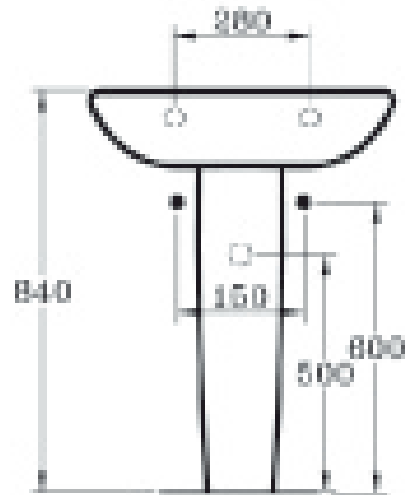

Ideal Standard

Washbasins

Adria/Sophia

Article-No.: G086201

Wash basin 62x48,5 cm

Adria/Sophia wash basin 62x48,5 cm, central tap hole punched, 2 semi pre-punched outer tap holes.

Colour: 01 - White

More product details:

Tap Holes:	1
Net Weight (kg):	14.49
Material:	Vitreous china
Shape:	Curved