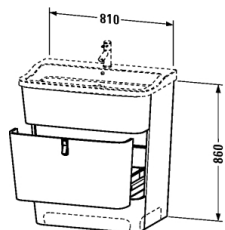

Vanity unit floor-standing # ES 9051

Esplanade

Vanity unit floor-standing	Dimension	Weight	Order number
1 pull-out compartment, for Esplanade vanity # 262285 Additional information Siphon for washbasin # 005026 is recommended			
Variant			
	510 x 810 mm	-	ES 9051

All drawings contain the necessary measurements which are subject to standard tolerances. They are stated in mm and are non-binding. Exact measurements, in particular for customised installation scenarios, can only be taken from the finished ceramic piece.