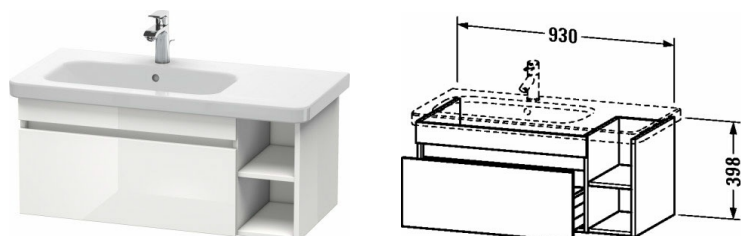

Vanity unit wall-mounted # DS6397

| < 930 mm > |

Vanity unit wall-mounted	Dimension	Weight	Order number
1 pull-out compartment, Lateral shelf element, for DuraStyle # 232510 basin left			
Colors			
M07 Concrete Grey Matt Decor M09 Light Blue Matt Decor M14 Terra M18 White Matt M21 Walnut Dark Decor M22 White High Gloss (Decor) M31 Pine Silver M43 Basalt Matt M49 Graphite Matt M51 Pine Terra M52 European Oak M53 Chestnut Dark M73 Tecino Cherry Tree M75 Linen M79 Natural Walnut M91 Taupe Decor			
Variant			
	930 x 448 mm		DS6397
Infobox			
Colours available: Body of cabinet - 18 White Matt or 43 Basalt Matt. Front of cabinet - Any colour from swatches listed with product., Installation only in combination with space saving siphon (# 005076 is recommended), Dividing system optional, lay-in component # UV 9845, Required specification for ordering:., - Front colour, - Body colour			
Suitable products			
Dividing system Individual and retrofit interior system with cover, Black diamond, for vanity unit, 115 x 320 mm	115 x 320 mm		UV9845
Furniture washbasin asymmetric with tap platform, bowl on left side, 1000 x 480 mm	1000 x 480 mm		232510

All drawings contain the necessary measurements which are subject to standard tolerances. Exact measurements, in particular for customised installation scenarios, can only be taken from the finished ceramic piece.