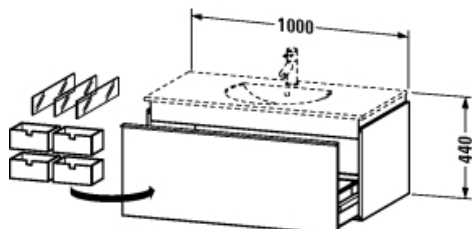

Vanity unit wall-mounted # DN 6462

Darling New

Vanity unit wall-mounted	Dimension	Weight	Order number
1 pull-out compartment, 3 glass divider-box drawers, 4 box drawers large, for Darling New # 049910 Additional information Space saving siphon # 005013 is recommended / Required specification for ordering: / - Body colour / - Front colour			
Variant			
	545 x 1000 mm	-	DN 6462

All drawings contain the necessary measurements which are subject to standard tolerances. They are stated in mm and are non-binding. Exact measurements, in particular for customised installation scenarios, can only be taken from the finished ceramic piece.