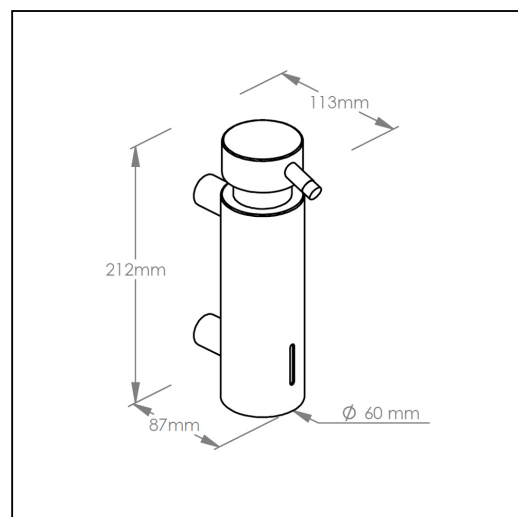

**VIP wall mounted liquid soap dispenser 300 ml, made of chrome plated brass, brushed version**

**number: D45S**

- soap refilled from a canister
- tank capacity 300 ml
- housing made of matt chrome-plated brass
- soap tank made of plastic
- possibility of removing the soap tank for periodic cleaning
- wall-mounted
- lockable with a key

**Matching soaps**

**M2B, M2C, M2N, M2R, M3T, M3ZA, M3Z, M3X, M4A, M4, M8A, M8, M5, M6A, M6, M7L, M7S, M7B**

**Parameters**

height	21,2 cm
width	6 cm
depth	11,3 cm
tank capacity	300 ml