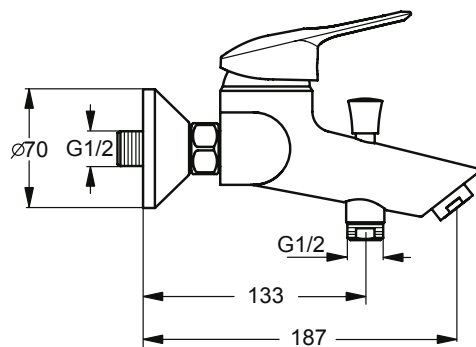

Finishes

- AA Chrome
- NU Neutral

B9798..

B9797..

Bathroom Fittings