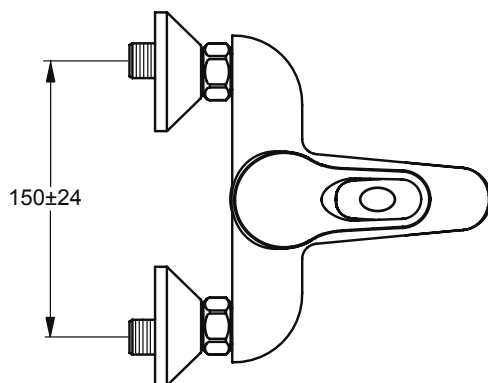

Finishes

- AA Chrome
- NU Neutral

B9798..

Bathroom Fittings