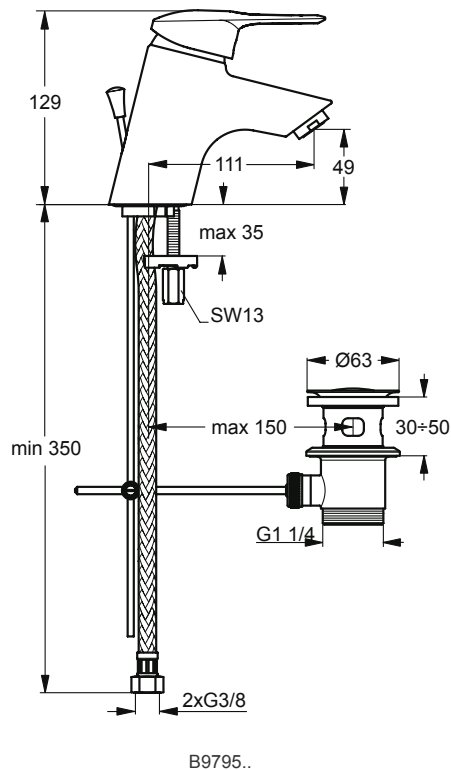

Finishes

AA Chrome