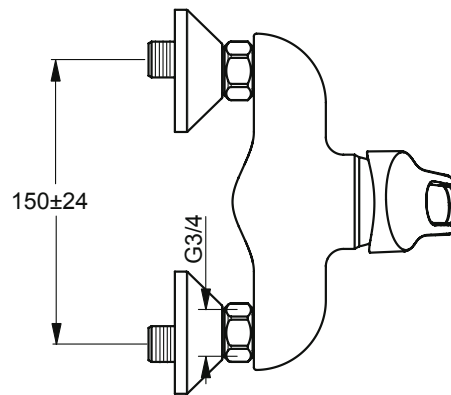

Finishes

- AA Chrome
- NU Neutral

B9797..

Bathroom Fittings