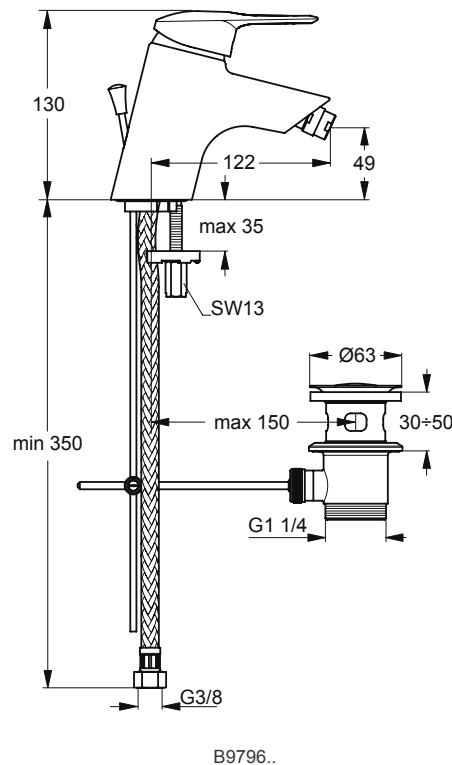

Com bidet mixer **with a maximum 5lt/min flowrate**, with 47 mm click cartridge, water saving and hot temperature limiter, cast body with hole for pop-up rod, aerator cascade M24x1, flexible hoses G3/8, metal pop-up waste, chrome. **Necessary codes to order: B9796AA (bidet mixer) and A963369AA (regulator).**

Recommended equipment

Aerator/regulator that provides a maximum 5lt/min flowrate.

Aerator M18x1 for bidet mixer that provides a maximum 5lt/min flowrate.

Product

Article-No.

Basin mixer	B9795AA
Bidet mixer	B9796AA

Recommended equipment

Regulator 5lt/min for bidet mixer	A963369AA
Regulator 5lt/min	B960754AA

Finishes

AA Chrome

Description

Com bath & shower exposed mixer without accessories, with 47 mm click cartridge, water saving and hot temperature limiter, aerator cascade M24X1, automatic diverter, S-connectors and check valve, chrome.

Com shower exposed mixer without accessories, with 47 mm click cartridge, water saving and hot temperature limiter, S-connectors and check valve, chrome.

Alternative product

You can obtain a **maximum 8lt/min** flowrate with one extra component. Specifically: