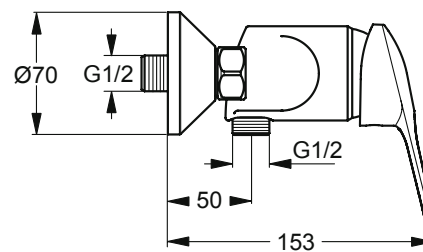

Finishes

- AA Chrome
- NU Neutral

B9798..

B9797..

Bathroom Fittings