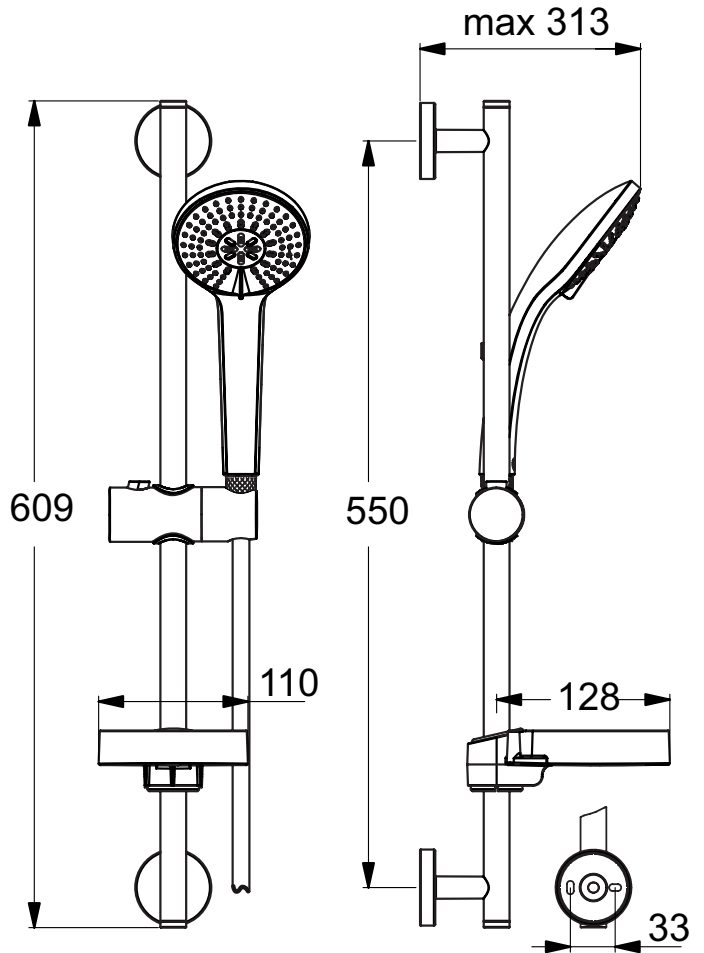

Ideal Standard

Showering

IdealRain

Article-No.: B9415AA

Shower kit m3 600 mm

IdealRain M3 shower kit with a 600 mm slide rail Ø21 mm, handspray holder, 3F handspray with 100 mm diameter and 8lt/min flow regulator, 1750 mm Idealflex hose, transparent SD, chrome

Colour: AA - Chrome

Features:

· IdealFlex

More product details:

| | |
|---------------------------|--------------------------|
| Type: | Shower kit |
| Accreditations: | Sélection HLM |
| Operation Pressure (bar): | 3 |
| Flow Rate (litre): | 8 |
| Net Weight (kg): | 1.041 |
| Material: | Mixed material |
| Designer: | Artefakt Industriekultur |
| Height (mm): | 609 |
| Width (mm): | 110 |
| Depth (mm): | 313 |
| Packaging Elements: | Spray + Fixing |
| Shape: | Round |