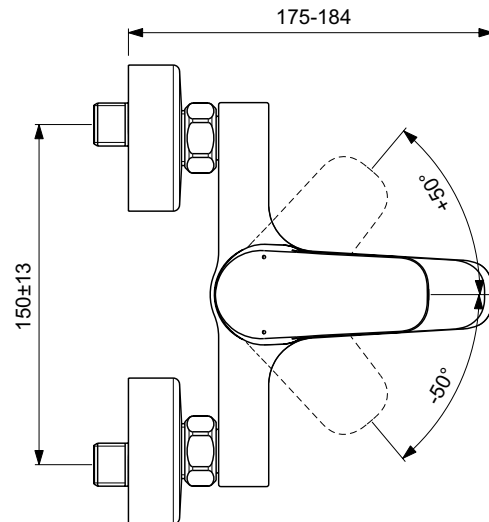

Ideal Standard

Bath-Shower Mixers

Ceraflex

Article-No.: B1721AA

Exposed bath&shower mixer

Ceraflex exposed bath & shower mixer with brass cast body, Automatic diverter and 38 mm cartridge FirmaFlow® ISI with hot water limiter, with Click technology. Uses metal handle with red and blue colour indication - printed on handle, S-connectors, Perlator aerator and Check valve.

Colour: AA - Chrome

Technology: FirmaFlow

More product details:

| | |
|---------------------------|-------------------------------|
| Type: | With Automatic diverter |
| Mounting: | Exposed |
| Operation Type: | Single lever |
| Accreditations: | DIN EN 817, DIN 4109 Gruppe 1 |
| Operation Pressure (bar): | 3 |
| Flow Rate (litre): | 20 |
| Net Weight (kg): | 1,87 |
| Material: | Chrome plated brass |
| Height (mm): | 123 |
| Width (mm): | 220 |
| Depth (mm): | 184 |
| Packaging Elements: | Mixer |
| Certificate Number: | EN 817 |