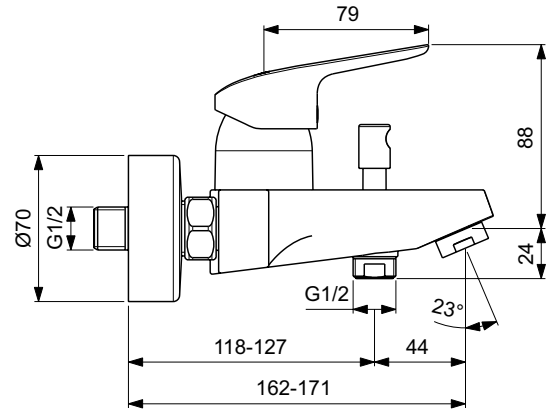

Ideal Standard

Bath-Shower Mixers

Ceraflex

Article-No.: B1721AA

Exposed bath&shower mixer

Ceraflex exposed bath & shower mixer with brass cast body, Automatic diverter and 38 mm cartridge FirmaFlow® ISI with hot water limiter, with Click technology. Uses metal handle with red and blue colour indication - printed on handle, S-connectors, Perlator aerator and Check valve.

Colour: AA - Chrome

Technology: FirmaFlow

More product details:

| | |
|---------------------------|-------------------------------|
| Type: | With Automatic diverter |
| Mounting: | Exposed |
| Operation Type: | Single lever |
| Accreditations: | DIN EN 817, DIN 4109 Gruppe 1 |
| Operation Pressure (bar): | 3 |
| Flow Rate (litre): | 20 |
| Net Weight (kg): | 1,87 |
| Material: | Chrome plated brass |
| Height (mm): | 123 |
| Width (mm): | 220 |
| Depth (mm): | 184 |
| Packaging Elements: | Mixer |
| Certificate Number: | EN 817 |