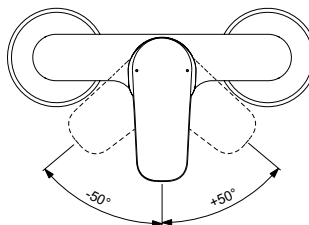

Shower Mixers

Ceraflex

Article-No.: B1720AA

Exposed shower mixer

Ceraflex exposed shower mixer, with brass cast body, 38 mm cartridge FirmaFlow® ISI with hot water limiter, with Click technology. Uses metal handle with red and blue colour indication - printed on handle, Standard S-Connection and Check valve.

Colour: AA - Chrome

Technology: FirmaFlow

More product details:

Mounting:	Exposed
Operation Type:	Single lever
Accreditations:	DIN EN 817, DIN 4109 Gruppe 1
Operation Pressure (bar):	3
Flow Rate (litre):	13
Net Weight (kg):	1,45
Material:	Chrome plated brass
Height (mm):	123
Width (mm):	220
Depth (mm):	140
Packaging Elements:	Mixer
Certificate Number:	EN 817