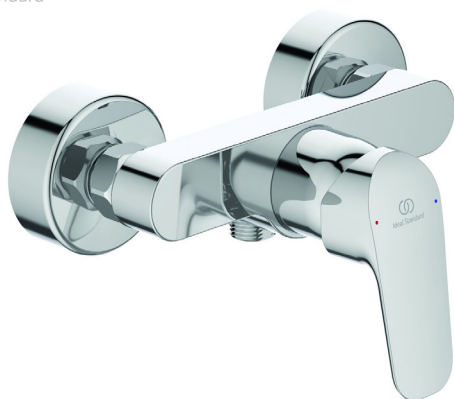

Shower Mixers

Ceraflex

Article-No.: B1720AA

Exposed shower mixer

Ceraflex exposed shower mixer, with brass cast body, 38 mm cartridge FirmaFlow® ISI with hot water limiter, with Click technology. Uses metal handle with red and blue colour indication - printed on handle, Standard S-Connection and Check valve.

Colour: AA - Chrome

Technology: FirmaFlow

More product details:

Mounting:	Exposed
Operation Type:	Single lever
Accreditations:	DIN EN 817, DIN 4109 Gruppe 1
Operation Pressure (bar):	3
Flow Rate (litre):	13
Net Weight (kg):	1,45
Material:	Chrome plated brass
Height (mm):	123
Width (mm):	220
Depth (mm):	140
Packaging Elements:	Mixer
Certificate Number:	EN 817