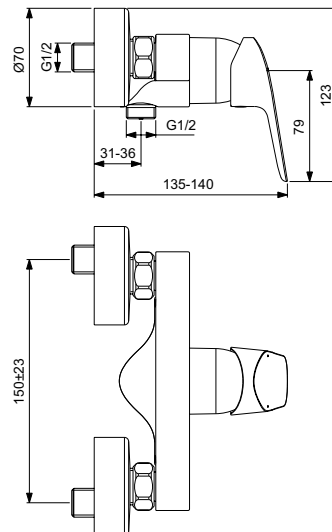

Shower Mixers

Ceraflex

Article-No.: B1720AA

Exposed shower mixer

Ceraflex exposed shower mixer, with brass cast body, 38 mm cartridge FirmaFlow® ISI with hot water limiter, with Click technology. Uses metal handle with red and blue colour indication - printed on handle, Standard S-Connection and Check valve.

Colour: AA - Chrome

Technology: FirmaFlow

More product details:

Mounting:	Exposed
Operation Type:	Single lever
Accreditations:	DIN EN 817, DIN 4109 Gruppe 1
Operation Pressure (bar):	3
Flow Rate (litre):	13
Net Weight (kg):	1,45
Material:	Chrome plated brass
Height (mm):	123
Width (mm):	220
Depth (mm):	140
Packaging Elements:	Mixer
Certificate Number:	EN 817