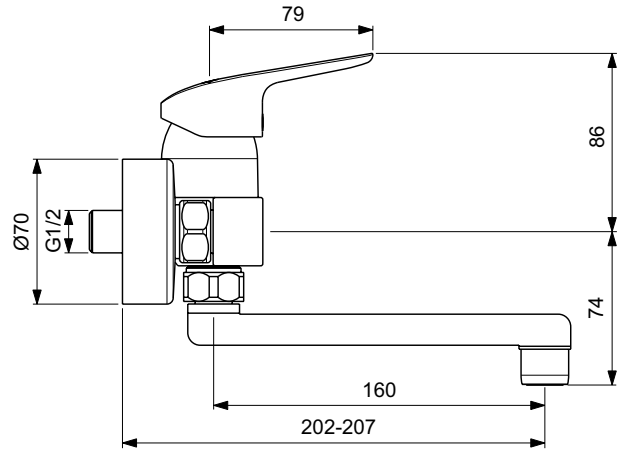

Ideal Standard

Basin Mixer

Ceraflex

Article-No.: B1717AA

Exposed basin mixer with long tubular spout

Ceraflex exposed basin mixer with brass cast body, 160 mm tubular spout and 38 mm cartridge FirmaFlow® ISI with hot water limiter, with Click technology. With Perlator aerator, metal handle with red and blue colour indication - printed on handle and Escutcheons on S-Connection.

Colour: AA - Chrome

Technology: FirmaFlow

More product details:

Type:	Taps
Mounting:	Exposed
Operation Type:	Single lever
Accreditations:	DIN EN 817, DIN 4109 Gruppe 1
Operation Pressure (bar):	3
Flow Rate (litre):	20
Net Weight (kg):	1,55
Material:	Chrome plated brass
Height (mm):	160
Width (mm):	220
Depth (mm):	207
Certificate Number:	EN 817