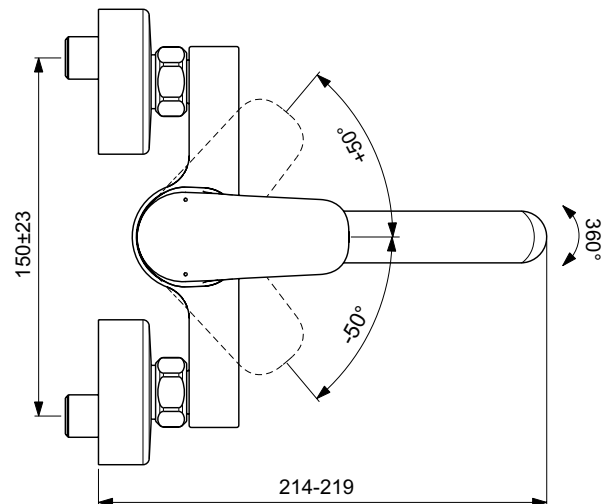

Ideal Standard

Basin Mixer

Ceraflex

Article-No.: B1717AA

Exposed basin mixer with long tubular spout

Ceraflex exposed basin mixer with brass cast body, 160 mm tubular spout and 38 mm cartridge FirmaFlow® ISI with hot water limiter, with Click technology. With Perlator aerator, metal handle with red and blue colour indication - printed on handle and Escutcheons on S-Connection.

Colour: AA - Chrome

Technology: FirmaFlow

More product details:

Type:	Taps
Mounting:	Exposed
Operation Type:	Single lever
Accreditations:	DIN EN 817, DIN 4109 Gruppe 1
Operation Pressure (bar):	3
Flow Rate (litre):	20
Net Weight (kg):	1,55
Material:	Chrome plated brass
Height (mm):	160
Width (mm):	220
Depth (mm):	207
Certificate Number:	EN 817