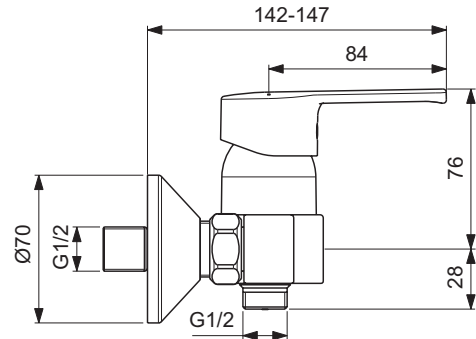

Ideal Standard

Taps & mixers; Showering

IdealStream

Article-No.: B1266AA

Shower mixer

IdealStream shower exposed mixer with 35 mm cartridge, S-connectors and integrated check valve, chrome.

Colour: AA - Chrome

More product details:

Type:	Shower mixer
Operation Type:	Single lever
Flow Rate (litre):	8
Net Weight (kg):	1.13