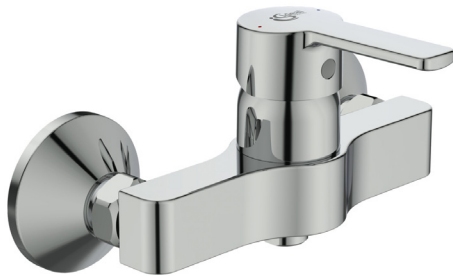

Ideal Standard

Taps & mixers; Showering

IdealStream

Article-No.: B1266AA

Shower mixer

IdealStream shower exposed mixer with 35 mm cartridge, S-connectors and integrated check valve, chrome.

Colour: AA - Chrome

More product details:

Type:	Shower mixer
Operation Type:	Single lever
Flow Rate (litre):	8
Net Weight (kg):	1.13