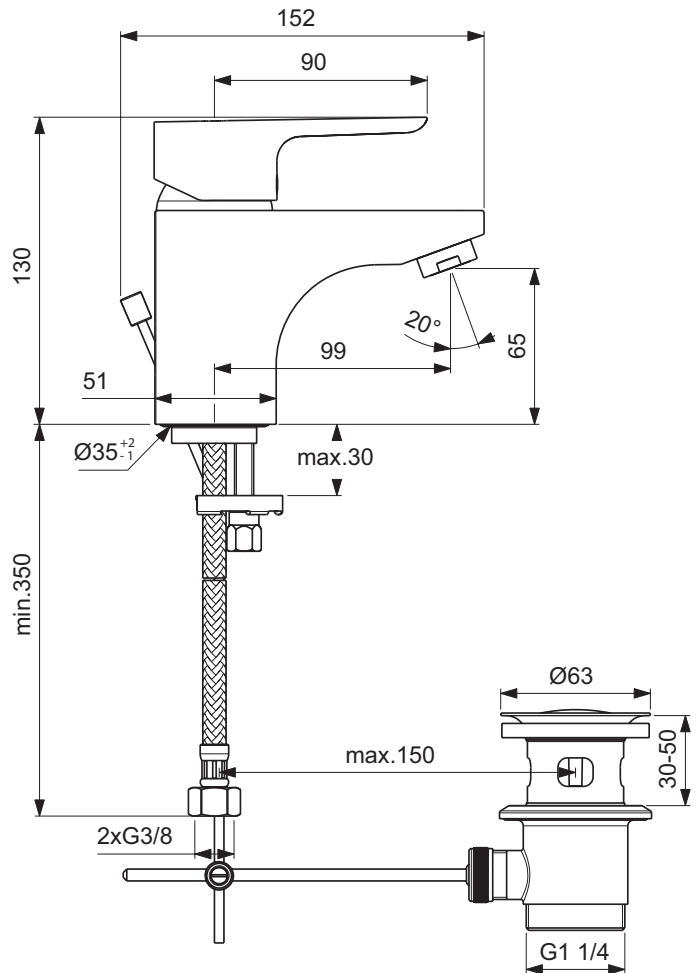

### Basin mixer

Ceraplan III basin mixer with 40 mm Click cartridge, flow rate and hot water limiter, flexible hoses G3/8", Easy-fix, cascade aerator M24x1, centering & sealing ring, pop-up rod and metal pop-up waste, chrome

#### More product details:

Mounting:	Deck mounted
Operation Type:	Single lever
Accreditations:	DIN EN 817; DIN 4109 Gruppe 1
Operation Pressure (bar):	3
Flow Rate (litre):	9
Tap Holes:	1
Net Weight (kg):	1.77
Material:	Chrome plated brass
Designer:	Artefakt Industriekultur
Height (mm):	129
Depth (mm):	153
Shape:	Rectangular