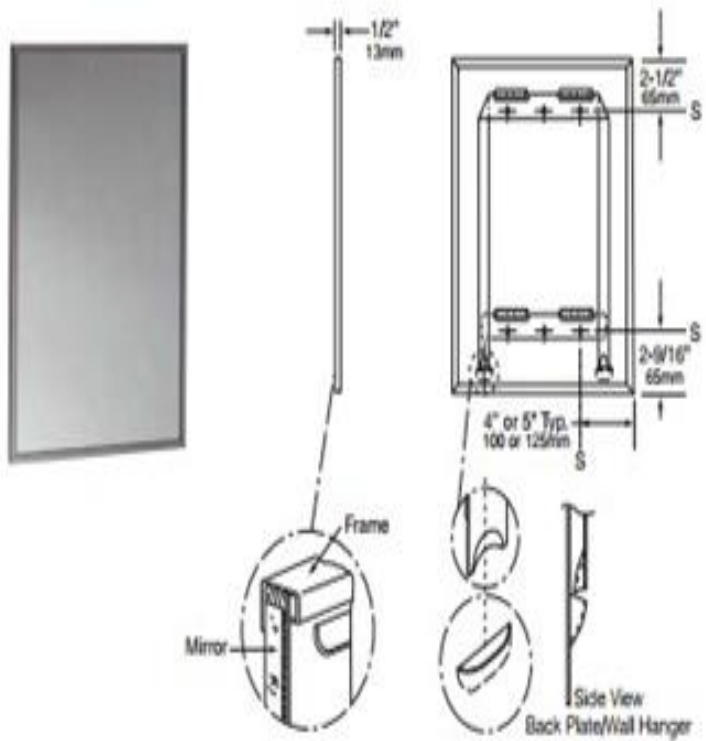

Technical Data

MIRROR WITH STAINLESS STEEL CHANNEL FRAME

B-165 SERIES

SNAP LOCKING DESIGN

(Rear View)

Figure: 1

STANDARD B-165 SERIES MIRRORS

MODEL NO.	OVERALL SIZE	
	W	H
B-165 1824	18" (46cm)	24" (61cm)
B-165 1830	18" (46cm)	30" (76cm)
B-165 1836	18" (46cm)	36" (91cm)
B-165 2430	24" (61cm)	30" (76cm)
B-165 2436	24" (61cm)	36" (91cm)
B-165 2448	24" (61cm)	48" (122cm)
B-165 2460	24" (61cm)	60" (152cm)

SCREW LOCKING DESIGN

(Rear View)

Figure: 2

STANDARD B-165 SERIES MIRRORS

MODEL NO.	OVERALL SIZE	
	W	H
B-165 4836	48" (122cm)	36" (91cm)

All Other Size Mirrors