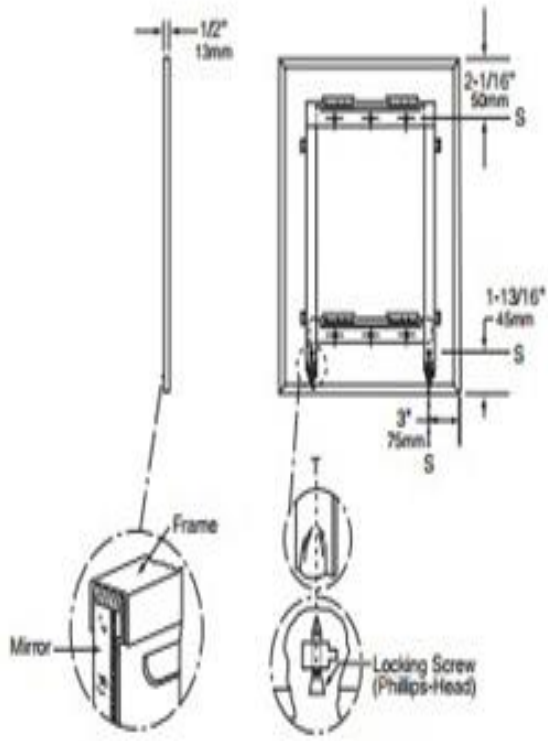

Technical Data

MIRROR WITH STAINLESS STEEL CHANNEL FRAME

B-165 SERIES

SNAP LOCKING DESIGN

(Rear View)

Figure: 1

STANDARD B-165 SERIES MIRRORS

MODEL NO.	OVERALL SIZE	
	W	H
B-165 1824	18" (46cm)	24" (61cm)
B-165 1830	18" (46cm)	30" (76cm)
B-165 1836	18" (46cm)	36" (91cm)
B-165 2430	24" (61cm)	30" (76cm)
B-165 2436	24" (61cm)	36" (91cm)
B-165 2448	24" (61cm)	48" (122cm)
B-165 2460	24" (61cm)	60" (152cm)

SCREW LOCKING DESIGN

(Rear View)

Figure: 2

STANDARD B-165 SERIES MIRRORS

MODEL NO.	OVERALL SIZE	
	W	H
B-165 4836	48" (122cm)	36" (91cm)

All Other Size Mirrors