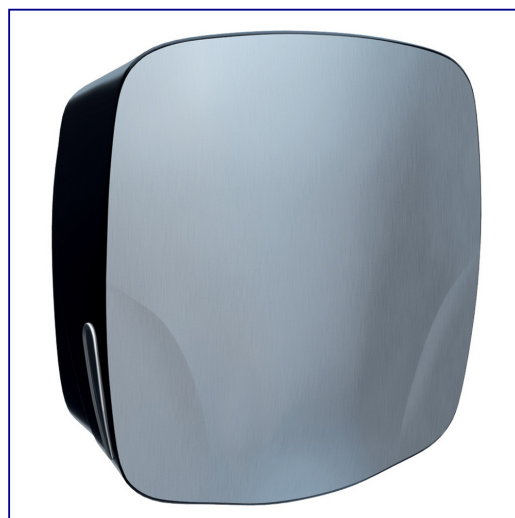

MERIDA MERCURY paper towel dispenser (black)

number: AMC101

- made of plastic and stainless steel
- holds up to 400 towels
- side windows for checking the amount of towels
- ABS plastic with a noble texture
- steel surface
- high-strength construction
- unique, modern design

Parameters

height	32,5 cm
width	32,5 cm
depth	15 cm