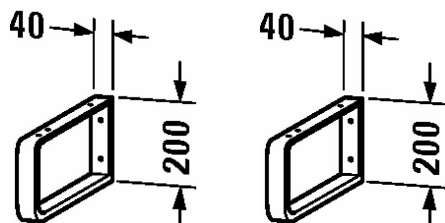

Console Support # UV993300000

|< 40 mm >|

Console Support	Dimension	Weight	Order number
1 console support-towel rail, for installation beneath console 550 mm depth, chrome			
Colors			
00 White Alpin			
Variant			
	40 x 480 mm		UV993300000
Infobox			
for console # DS 828C, DS 829C			
Suitable products			
Console console with one cut-out, Width min. see ordering information, Width max 2000 mm, price per section of 100 mm, 550 mm basic price till 800 mm, 550 mm			DS828C
Console console with two cut-outs, Width min. see ordering information, Width max 2000 mm, price per section of 100 mm, 550 mm basic price till 800 mm, 550 mm			DS829C

All drawings contain the necessary measurements which are subject to standard tolerances. Exact measurements, in particular for customised installation scenarios, can only be taken from the finished ceramic piece.