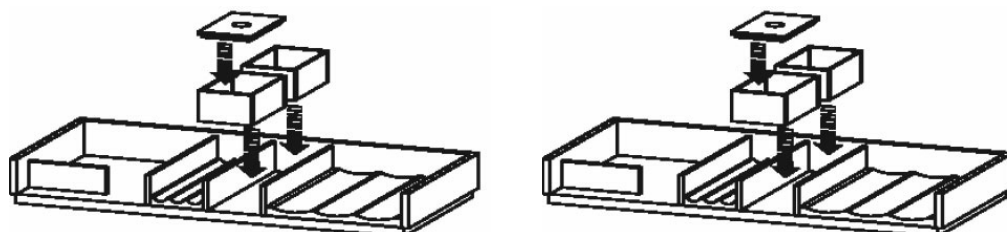

Additional modules # UV9869

|< 1000 mm >|

Additional modules	Dimension	Weight	Order number
Interior system in maple or walnut solid wood, for cabinet widths 1000 mm			
<b>Colors</b>			
M77 American Walnut massive M78 Maple			
<b>Variant</b>			
without siphon cut out	1000 mm		UV9869

*All drawings contain the necessary measurements which are subject to standard tolerances. They are stated in mm and are non-binding. Exact measurements, in particular for customised installation scenarios, can only be taken from the finished ceramic piece.*