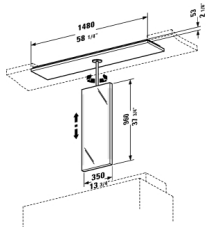

Mirror element with lighting # 2F 9638

2nd floor

Mirror element with lighting	Dimension	Weight	Order number
1 mirror with lighting, installed central on ceiling panel, 45° pivotable on left and right side, chromed suspension continuous adjustable (ceiling height 2300 -3000 mm), IP 44, 2 fluorescent tubes T5 21 W 835 W, switch (touch LED) central below is coevally LED night light including light sensor, 1 ceiling panel White High Gloss (85), ceiling panel (D = 300 mm x W = 1480 mm)			
Colors			
67 Rosewood (Decor), 82 Weiß Acryl			
Variant			
	36 x 350 mm	-	2F 9638

All drawings contain the necessary measurements which are subject to standard tolerances. They are stated in mm and are non-binding. Exact measurements, in particular for customised installation scenarios, can only be taken from the finished ceramic piece.