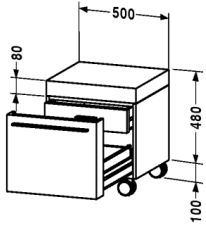

Mobile storage unit # FO 9543

Fogo

Mobile storage unit	Dimension	Weight	Order number
1 countertop, 1 pull-out compartment + inside drawer, 4 wheels			
Colors			
13 American Walnut (Real wood veneer), 24 Macassar (Real wood veneer), 26 American Cherry Tree (Real wood veneer), 65 Bleached Oak (Real wood veneer), 93 Ash Olive (Real wood veneer)			
Variant			
	550 x 500 mm	-	FO 9543

All drawings contain the necessary measurements which are subject to standard tolerances. They are stated in mm and are non-binding. Exact measurements, in particular for customised installation scenarios, can only be taken from the finished ceramic piece.