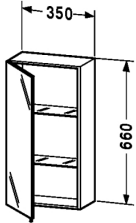

## Wall cabinet # HD 9474 L/R

Happy D.

Wall cabinet	Dimension	Weight	Order number
1 mirror door, 2 glass shelves			
<b>Colors</b>			
13 American Walnut (Real wood veneer), 22 White high gloss, 24 Macassar (Real wood veneer), 26 American Cherry Tree (Real wood veneer), 65 Bleached Oak (Real wood veneer)			
<b>Variant</b>			
	180 x 350 mm	-	HD 9474 L/R

All drawings contain the necessary measurements which are subject to standard tolerances. They are stated in mm and are non-binding. Exact measurements, in particular for customised installation scenarios, can only be taken from the finished ceramic piece.