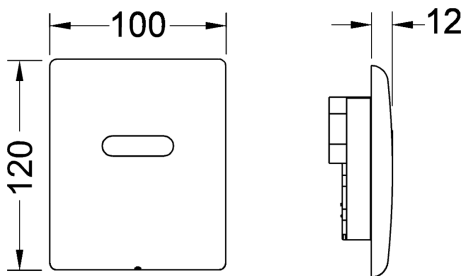

Consisting of:

- Magnetic valve with dirt filter
- Battery 6 V (2CR5)
- Screw-down metal cover with sensor field
- Attachment hardware
- Programming key

Dimensions (W x H x D): 100 x 120 x 12 mm

Sales data:

Product name: TECEplanus urinal electronics, 6 V battery, bright chrome

Commodity group: 904

Product group: 2009040030

Spare parts:

1	9820086	Cover plate, bright chrome
2	9820097	Fastening screw
3	9820091	Hollow hexagon wrench
4	9820092	6 V battery 2CR5
5	9820093	Battery connection adapter
6	9820089	Urinal cartridge electronic for flushing valve U 1
7	9820087	Infra-red sensor 6 V battery
8	9820090	Grate bar
9	9820080	Programming key