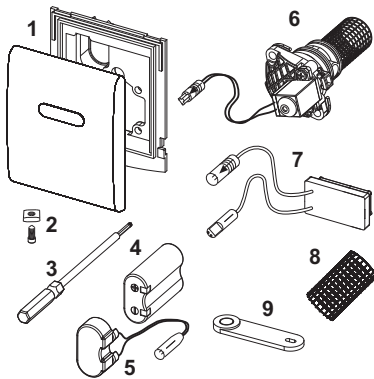

**TECEplanus urinal electronics, 6 V battery**

Article number: 9242351

Colour: Bright chrome

Exhibition samples: Yes

DU 1: 1 pc.

DU 2: 10 pc.

Description:

Fine assembly set for contactless infrared flush device, suitable for TECE urinal flush valve housing U 1; usable from 0.5 bar minimum flow pressure; flush time, water-saving pause function, cleaning mode, pre-flush and hygiene flush can be set.

Consisting of:

- Magnetic valve with dirt filter
- Battery 6 V (2CR5)
- Screw-down metal cover with sensor field
- Attachment hardware
- Programming key

Dimensions (W x H x D): 100 x 120 x 12 mm

Sales data:

Product name: TECEplanus urinal electronics, 6 V battery, bright chrome

Commodity group: 904

Product group: 2009040030

Spare parts:

1	9820086	Cover plate, bright chrome
2	9820097	Fastening screw
3	9820091	Hollow hexagon wrench
4	9820092	6 V battery 2CR5
5	9820093	Battery connection adapter
6	9820089	Urinal cartridge electronic for flushing valve U 1
7	9820087	Infra-red sensor 6 V battery
8	9820090	Grate bar
9	9820080	Programming key