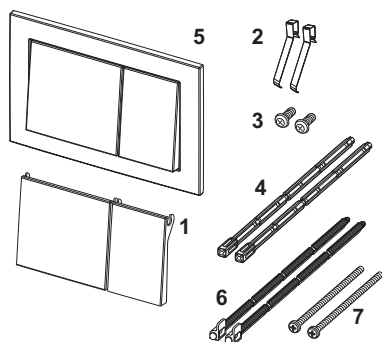

**TECEbase toilet flush plate for dual-flush system**

Article number: 9240702

Colour: Matt chrome

Exhibition samples: —

DU 1: 1 pc.

DU 2: 10 pc.

**Description:**

Flush plate for TECE cisterns, for front or top actuation. Plastic flush plate incl. actuating rods and mounting material. Compatible with insert chute for cleaning tablets.

Dimensions (W x H x D): 214 x 145 x 18 mm

**Sales data:**

Product name: TECEbase toilet flush plate for dual-flush system matt chrome

Commodity group: 904

Product group: 2009040080

**Spare parts:**

- |   |         |                                 |
|---|---------|---------------------------------|
| 1 | 9820241 | Button set, white               |
| 2 | 9820020 | Push-button springs, set of two |
| 3 | 9820263 | Fastening screws                |
| 4 | 9820022 | Actuation rods                  |
| 6 | 9820498 | “easy fit” actuation rods       |
| 7 | 9820497 | “easy fit” attachment screws    |