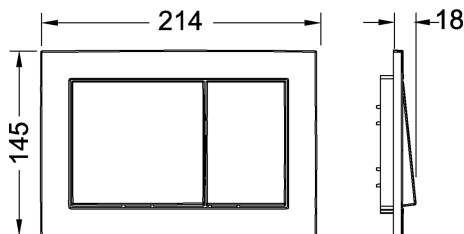

**TECEbase toilet flush plate for dual-flush system**

Article number: 9240702

Colour: Matt chrome

Exhibition samples: —

DU 1: 1 pc.

DU 2: 10 pc.

**Description:**

Flush plate for TECE cisterns, for front or top actuation. Plastic flush plate incl. actuating rods and mounting material. Compatible with insert chute for cleaning tablets.

Dimensions (W x H x D): 214 x 145 x 18 mm

**Sales data:**

Product name: TECEbase toilet flush plate for dual-flush system matt chrome

Commodity group: 904

Product group: 2009040080

**Spare parts:**

- |   |         |                                 |
|---|---------|---------------------------------|
| 1 | 9820241 | Button set, white               |
| 2 | 9820020 | Push-button springs, set of two |
| 3 | 9820263 | Fastening screws                |
| 4 | 9820022 | Actuation rods                  |
| 6 | 9820498 | “easy fit” actuation rods       |
| 7 | 9820497 | “easy fit” attachment screws    |