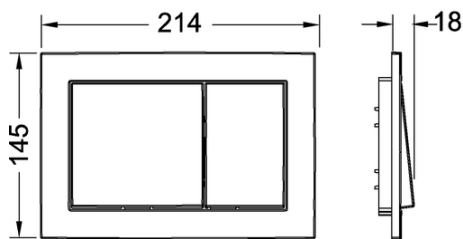

#### Description:

Flush plate for TECE cisterns, for front or top actuation. Plastic flush plate incl. actuating rods and mounting material. Compatible with insert chute for cleaning tablets.

Dimensions (W x H x D): 214 x 145 x 18 mm

#### Dimensional drawings: