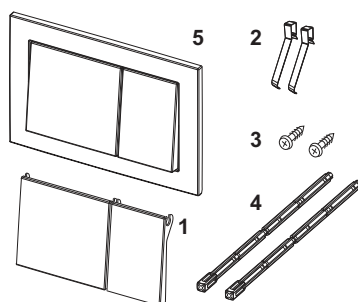

Spare parts:

1	9820241	Button set, white
2	9820020	Push-button springs, set of two
3	9820263	Fastening screw
4	9820022	Actuation rods