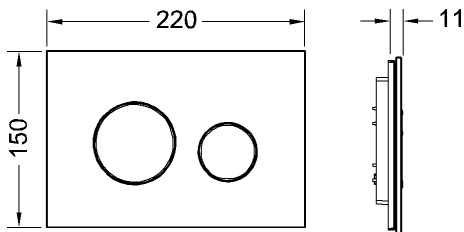

TECEloop toilet flush plate for dual-flush system

Article number: 9240656

Colour: Black glass, bright chrome buttons

Exhibition samples: Yes

DU 1: 1 pc.

DU 2: 10 pc.

Description:

Flush plate for TECE cisterns, for front or top actuation. Flat glass flush plate with two spring-mounted flush buttons. Suitable for flush-mounted installation in combination with toilet installation frame (e.g. 9240649). Compatible with insert chute for cleaning tablets.

Dimensions (W x H x D): 220 x 150 x 11 mm

Sales data:

Product name: TECEloop toilet flush plate, black glass, bright chrome, buttons dual-flush system

Commodity group: 904

Product group: 2009040050

Spare parts:

1	9820180	Bow-type handles
2	9820263	Fastening screws
3	9820022	Actuation rods
4	9820498	"easy fit" actuation rods
5	9820497	"easy fit" attachment screws