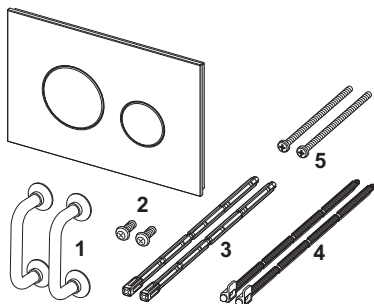

## Description:

Flush plate for TECE cisterns, for front or top actuation. Flat glass flush plate with two spring-mounted flush buttons. Suitable for flush-mounted installation in combination with toilet installation frame (e.g. 9240649). Compatible with insert chute for cleaning tablets.

Dimensions (W x H x D): 220 x 150 x 11 mm

## Sales data:

Product name: TECEloop toilet flush plate, black glass, bright chrome, buttons dual-flush system

Commodity group: 904

Product group: 2009040050

## Spare parts:

- |   |         |                              |
|---|---------|------------------------------|
| 1 | 9820180 | Bow-type handles             |
| 2 | 9820263 | Fastening screws             |
| 3 | 9820022 | Actuation rods               |
| 4 | 9820498 | "easy fit" actuation rods    |
| 5 | 9820497 | "easy fit" attachment screws |