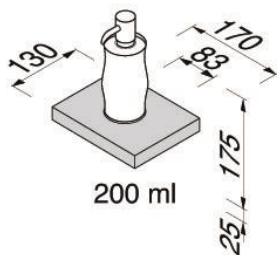

Haiku collection

9112516-07

Soap dispenser wood

- Finish: wood veneer with ceramic
- Guarantee 2 years on the soap dispenser and 5 years on wood veneer
- 200 ml.
- Suitable for magnetic accessories from the Geesa Haiku Collection

- 130x170x175 mm

Quality has proven to be of decisive importance in recent years, which is why we can offer a 12-year warranty period for our chrome products. The entire selection is developed in Amersfoort. Geesa is certified according to the ISO 9001-2008 standard for design, productions and the delivery of bathroom accessories. 10/2015