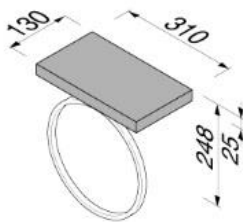

## Haiku collection

9112504-07  
Towel ring, wood

- Finish: chrome and wood veneer
- Guarantee 12 years on chrome and 5 years on wood veneer
- Suitable for magnetic accessories from the Geesa Haiku Collection

- 130x310x248 mm

Quality has proven to be of decisive importance in recent years, which is why we can offer a 12-year warranty period for our chrome products. The entire selection is developed in Amersfoort. Geesa is certified according to the ISO 9001-2008 standard for design, productions and the delivery of bathroom accessories. 10/2015