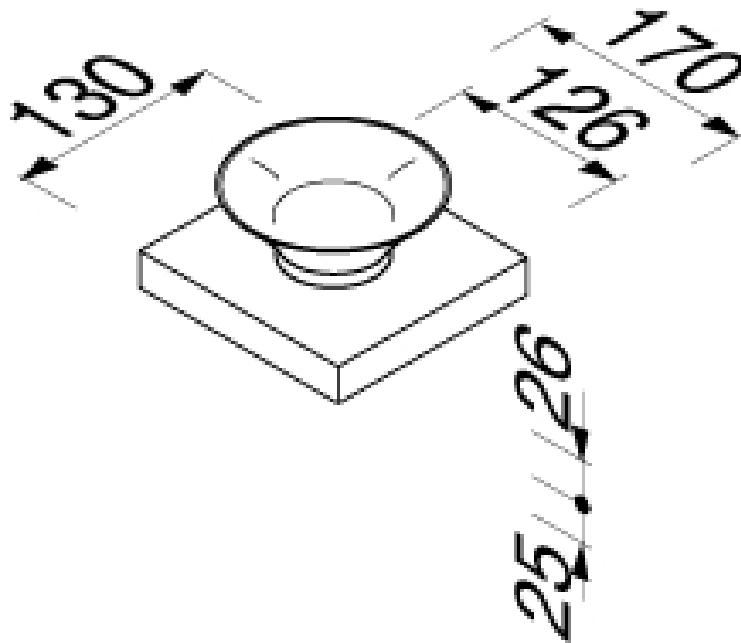

Brand : Geesa, Netherlands
Name : Haiku Soap Disc with Wenge Holder
Item Code : 12503-07
Designer : Marcel Wanders
Color / Finish : Wenge
Dimensions : Overall (L x W in mm)
130 mm x 170 mm

Product info:

- Wall mounted brass shelf
- In Wenge holder
- Ceramic white soap dish

Follow cleaning instructions and avoid using any harmful chemicals. Failure to do so voids the warranty.

All information is for reference only. Installation shall always be based on the specs provided with actual delivered items.
For more info, visit www.kuysen.com