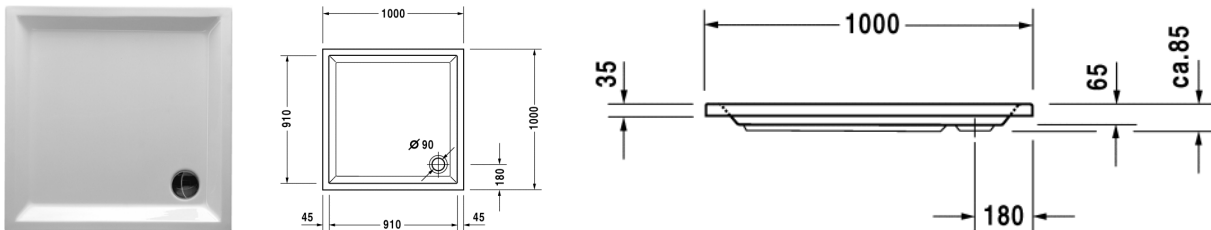

Shower tray # 720011000000000 / 720011000000001

|< 1000 mm >|

Starck tubs/shower trays

Shower tray	Dimension	Weight	Order number
4 mm sanitary acrylic, square, without integrated panel			
Colors			
00 White Alpin			
Variant			
720011000000000	1000 x 1000 mm	20,000 kg	720011000000000
with Antislip	1000 x 1000 mm	20,000 kg	720011000000001
Accessory for shower trays			
Support frame for shower trays, 85 - 105 mm	-	-	790101
Support frame for shower trays, 100 - 185 mm	-	-	790102
Bathtub anchors	-	-	790103
Rubber profile	-	-	790104
Outlet drain, horizontal outlet, chrome	-	-	790263
Outlet drain, vertical outlet, chrome	-	-	790269
Support for # 720011	-	-	790411
Starck X wooden inlay for shower tray # 720011	880 x 880 mm	-	790807

All drawings contain the necessary measurements which are subject to standard tolerances. They are stated in mm and are non-binding. Exact measurements, in particular for customised installation scenarios, can only be taken from the finished ceramic piece.