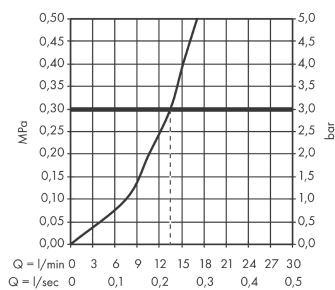

Logis M31

Single lever kitchen mixer, wall-mounted lowspout, 1jet

Surfaces: **Chrome** Article Number: **71836000**

Description

product features

- swivel range 220°
- normal spray
- centre distance 150 ± 12 mm
- connection dimension: DN15
- flow rate 13 l/min
- ceramic cartridge
- connection type: s-shaped connections
- suitable for continuous flow water heaters

Technology

Product image

Scale drawing

Flowchart