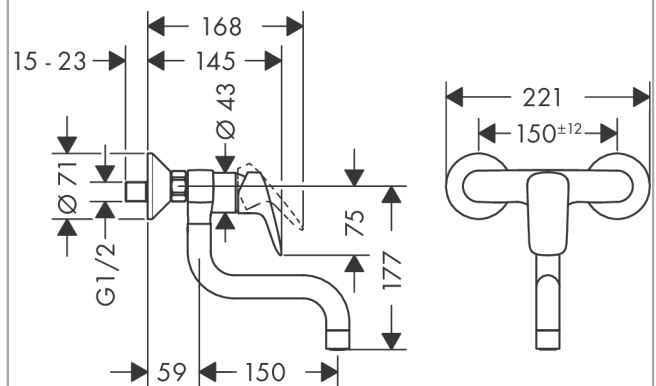

Logis M31

Single lever kitchen mixer, wall-mounted lowspout, 1jet

Surfaces: **Chrome** Article Number: **71836000**

Description

product features

- swivel range 220°
- normal spray
- centre distance 150 ± 12 mm
- connection dimension: DN15
- flow rate 13 l/min
- ceramic cartridge
- connection type: s-shaped connections
- suitable for continuous flow water heaters

Technology

Product image

Scale drawing

Flowchart

Logis M31
Single lever kitchen mixer, wall-mounted lowspout, 1jet
 Surfaces: **Chrome** Article Number: **71836000**

Installation examples