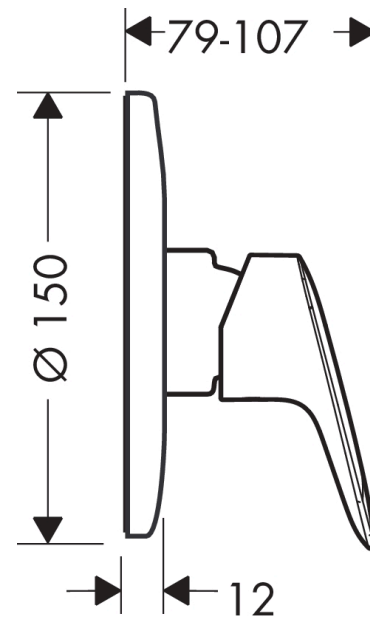

Logis

Single lever shower mixer for concealed installation

Surfaces: **Chrome** Article Number: **71606000**

Description

product features

- 1 outlet
- connection type: basic set
- flow rate at 3 bar: 28.7 l/min
- min. operating pressure: 1 bar
- max. operating pressure: 10 bar

Product image

Scale drawing

Flowchart