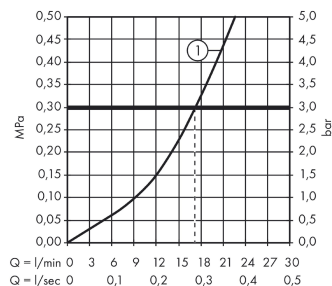

Logis

Single lever shower mixer for exposed installation

Surfaces: **Chrome** Article Number: **71600000**

Description

product features

- 1 outlet
- connection type: s-shaped connections
- centre distance: 150 ± 12 mm
- flow rate of hand shower at 3 bar: 17 l/min
- ceramic cartridge
- temperature limitation adjustable
- non-return valve
- with silencer
- hose connection DN15
- connection dimension: DN15

Product image

Scale drawing

Flowchart

Shower outlet with 1B-resistance