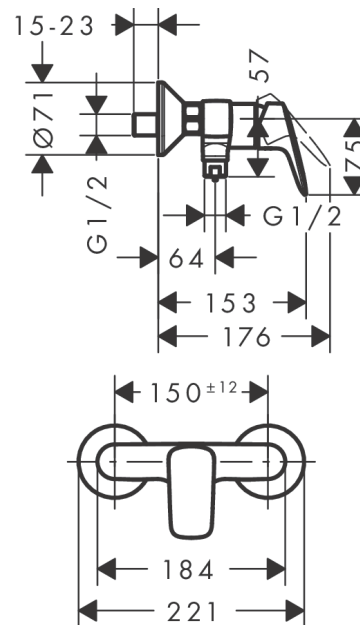

Logis

Single lever shower mixer for exposed installation

Surfaces: **Chrome** Article Number: **71600000**

Description

product features

- 1 outlet
- connection type: s-shaped connections
- centre distance: 150 ± 12 mm
- flow rate of hand shower at 3 bar: 17 l/min
- ceramic cartridge
- temperature limitation adjustable
- non-return valve
- with silencer
- hose connection DN15
- connection dimension: DN15

Product image

Scale drawing

Flowchart

Shower outlet with 1B-resistance