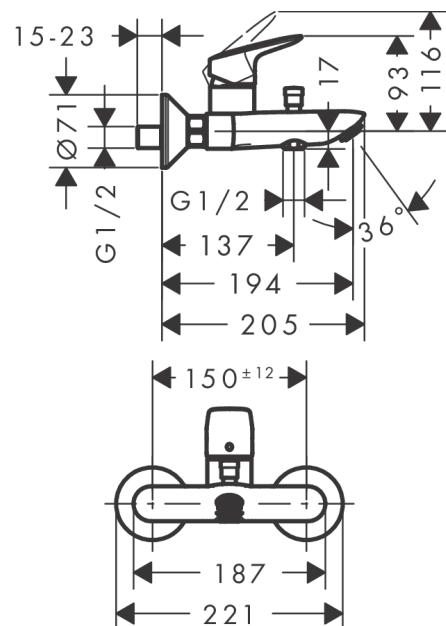

Logis

Single lever bath mixer for exposed installation

Surfaces: **Chrome** Article Number: **71400000**

Description

product features

- projection 194 mm
- connection type: s-shaped connections
- centre distance: 150 ± 12 mm
- spray type mixer: normal spray
- flow rate for bath spout at 3 bar: 20 l/min
- flow rate of hand shower at 3 bar: 17 l/min
- ceramic cartridge
- temperature limitation adjustable
- with automatic resetting
- non-return valve
- with silencer
- suitable for continuous flow water heaters
- connection dimension: DN15

Technology

Product image

Scale drawing

Logis

Single lever bath mixer for exposed installation

Surfaces: **Chrome** Article Number: **71400000**

Flowchart