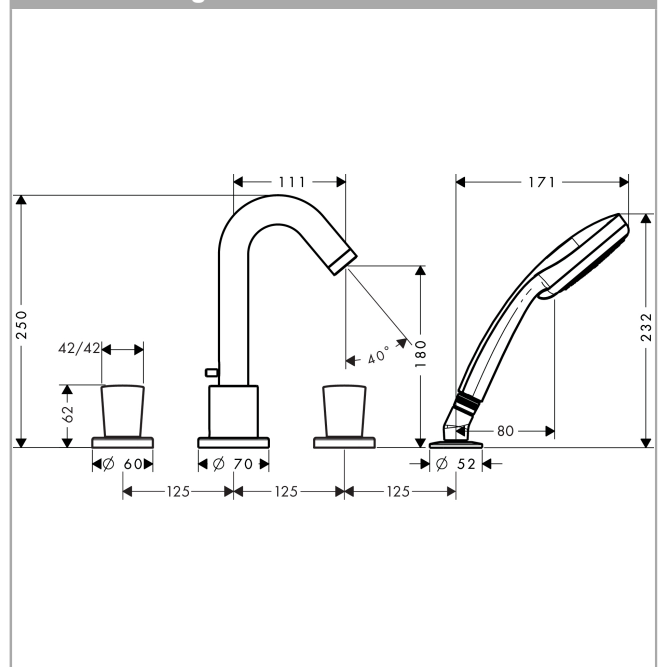

##### product features

- consists of: 4-hole rim mounted bath mixer, hand shower, shower holder
- projection 111 mm
- connection type: basic set
- maximum pull-out length of hand shower: 1.60 m
- flow rate at 3 bar: 22 l/min
- non-return valve
- connection dimension: DN15
- with integrated safety combination EN 1717

#### Scale drawing