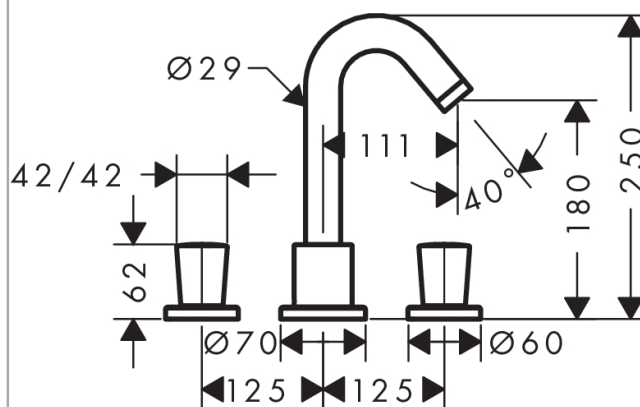

Logis

3-hole rim mounted bath mixer

Surfaces: **Chrome** Article Number: **71300000**

Description

product features

- projection 111 mm
- connection type: G 3/8 connections
- flow rate at 3 bar: 22 l/min
- connection dimension: DN15

Technology

Product image

Scale drawing

Flowchart