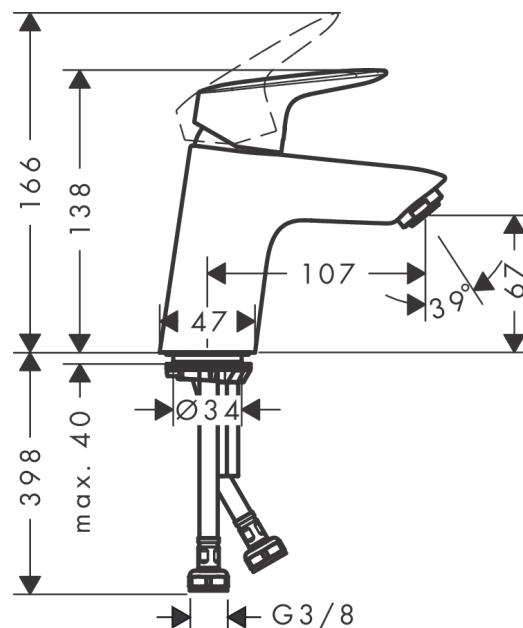

Logis

Single lever basin mixer 70 with push-open waste set

Surfaces: **Chrome** Article Number: **71077000**

Description

product features

- consists of: single lever basin mixer, waste set
- ComfortZone 70
- projection 107 mm
- normal spray
- flow rate at 3 bar: 5 l/min
- ceramic cartridge
- temperature limitation adjustable
- suitable for continuous flow water heaters
- push-open waste set G 1¼
- material waste set: synthetic
- connection dimension: DN15

Technology

Design awards

reddot award 2014
winner

Product image

Scale drawing

Flowchart