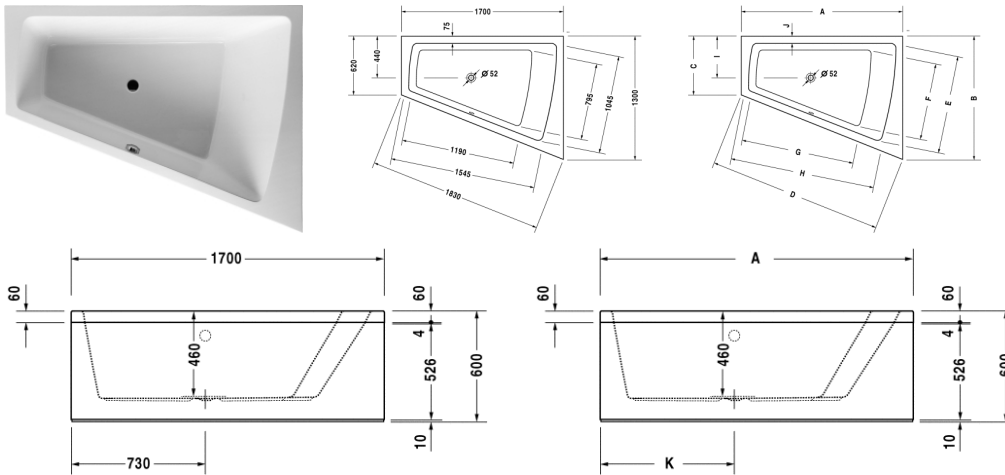

**Bathtub** # 70022100000000 / 710221001001000 /  
 710221002001000 / 710221003001000 / 710221004001000 /  
 710221005001000

|< 1700 mm >|

**Paiova**

| Bathtub   | Dimension      | Weight    | Order number    |
|---|----------------|-----------|-----------------|
| corner right, with support frame for furniture panel, 5 mm sanitary acrylic |                |           |                 |
| <b>Colors</b>   |                |           |                 |
| 00 White Alpin  |                |           |                 |
| <b>Variant</b>  |                |           |                 |
| Basic model   | 1700 x 1300 mm | 55,000 kg | 70022100000000  |
| Air-System  | 1700 x 1300 mm | -         | 710221001001000 |
| Jet-System  | 1700 x 1300 mm | -         | 710221002001000 |
| Combi-System P  | 1700 x 1300 mm | -         | 710221003001000 |
| Combi-System E  | 1700 x 1300 mm | -         | 710221004001000 |
| Combi-System L  | 1700 x 1300 mm | -         | 710221005001000 |
| <b>Accessory for bath- and whirltub</b>                                     |                |           |                 |
| Paiova headrest (white -00, lightblue -31)                                  | -              | -         | 790001          |
| Bathtub anchors   | -              | -         | 790103          |
| Rubber profile  | -              | -         | 790104          |
| Surcharge for drillings of the tub rim for bathtub handle                   | -              | -         | 790660          |
| <b>Suitable furniture panels</b>  |                |           |                 |
| Furniture panel   | -              | -         | PA 8711         |
| <b>Additional furniture options</b>   |                |           |                 |
| Universal-Step  | -              | -         | PA 8721         |
| Step  | -              | -         | PA 8723         |
| <b>Accessory for bathtub</b>  |                |           |                 |
| Waste and overflow Quadroval, chrome  | -              | -         | 790293          |
| Waste and overflow Quadroval with water inlet, chrome                       | -              | -         | 790294          |
| Cable-driven waste and overflow with base inlet, chrome                     | -              | -         | 790279          |
| LED coloured light with remote control for bathtubs (white -00, chrome -10) | -              | -         | 790840          |
| Sound for bathtubs  | -              | -         | 791851          |