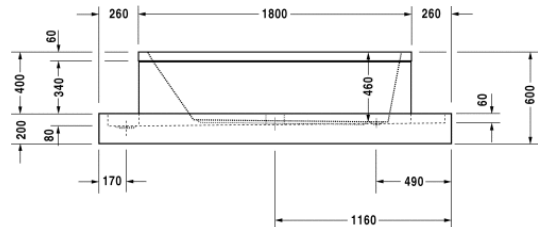

Bathtub # 700059000001000

|< 2320 mm >|

Starck X

Bathtub	Dimension	Weight	Order number
rectangle, freestanding, with one backrest slope, with special handled stones, 5 mm sanitary acrylic Additional information Bathtub without overflow incl. special drain kit, chrome / Tub dimensions: 1800 x 900 x 485 mm / Stones: marble pebbles / Please note that the panel is not flush with the bathtub rim			
Colors			
00 White Alpin			
Variant			
Basic model	2320 x 1420 mm	248,000 kg	700059000001000
Accessory for bathtub			
Surcharge for drillings of the tub rim for bathtub handle	-	-	790660
Starck X coloured light with remote control for tub trench	-	-	790805
Wooden step	-	-	790813

All drawings contain the necessary measurements which are subject to standard tolerances. They are stated in mm and are non-binding. Exact measurements, in particular for customised installation scenarios, can only be taken from the finished ceramic piece.