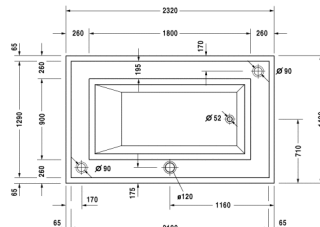

Bathtub # 700059000001000

|< 2320 mm >|

Starck X

Bathtub	Dimension	Weight	Order number
rectangle, freestanding, with one backrest slope, with special handled stones, 5 mm sanitary acrylic Additional information Bathtub without overflow incl. special drain kit, chrome / Tub dimensions: 1800 x 900 x 485 mm / Stones: marble pebbles / Please note that the panel is not flush with the bathtub rim			
Colors			
00 White Alpin			
Variant			
Basic model	2320 x 1420 mm	248,000 kg	700059000001000
Accessory for bathtub			
Surcharge for drillings of the tub rim for bathtub handle	-	-	790660
Starck X coloured light with remote control for tub trench	-	-	790805
Wooden step	-	-	790813

All drawings contain the necessary measurements which are subject to standard tolerances. They are stated in mm and are non-binding. Exact measurements, in particular for customised installation scenarios, can only be taken from the finished ceramic piece.