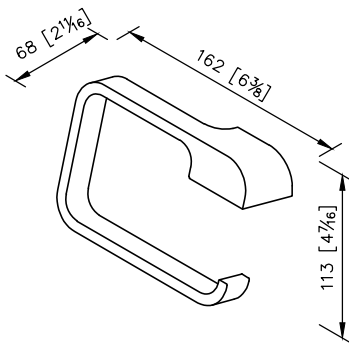

Dragon Toilet Tissue Holder 6904-40-80MA

unit: mm[inch]

1. Aluminium body meets 6061T6 standard
2. Premium metal construction for durability
3. Justime finishes resist corrosion and tarnish
4. Correctly installed product's loading is 5 kg f
5. Toilet Tissue Holder has been designed with 15 degrees inclination for convenient using
6. The one-piece design could prevent the filth from accumulating and help easy cleaning as a result
7. Coordinates with other products in Dragon collection

Mounting Template Specification