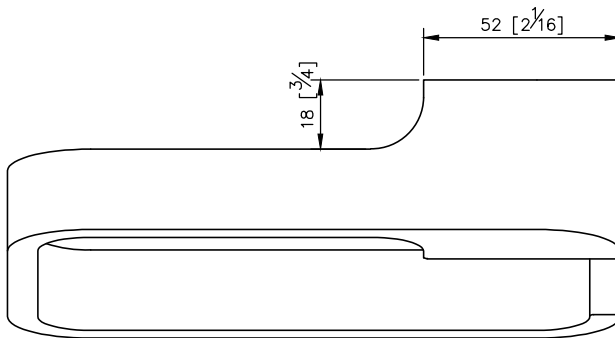

Dragon Toilet Tissue Holder 6904-40-80MA

unit: mm[inch]

1. Aluminium body meets 6061T6 standard
2. Premium metal construction for durability
3. Justime finishes resist corrosion and tarnish
4. Correctly installed product's loading is 5 kg f
5. Toilet Tissue Holder has been designed with 15 degrees inclination for convenient using
6. The one-piece design could prevent the filth from accumulating and help easy cleaning as a result
7. Coordinates with other products in Dragon collection

Mounting Template Specification