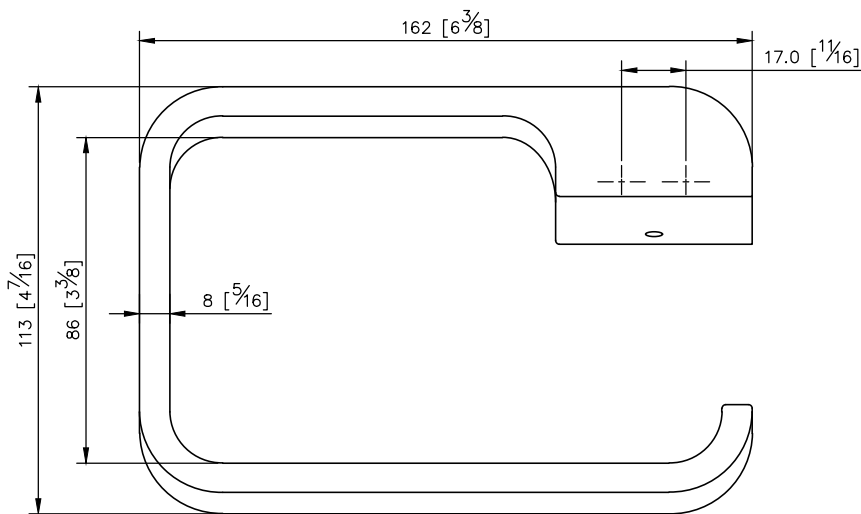

Dragon Toilet Tissue Holder 6904-40-80MA

unit: mm[inch]

1. Aluminium body meets 6061T6 standard
2. Premium metal construction for durability
3. Justime finishes resist corrosion and tarnish
4. Correctly installed product's loading is 5 kg f
5. Toilet Tissue Holder has been designed with 15 degrees inclination for convenient using
6. The one-piece design could prevent the filth from accumulating and help easy cleaning as a result
7. Coordinates with other products in Dragon collection

Mounting Template Specification