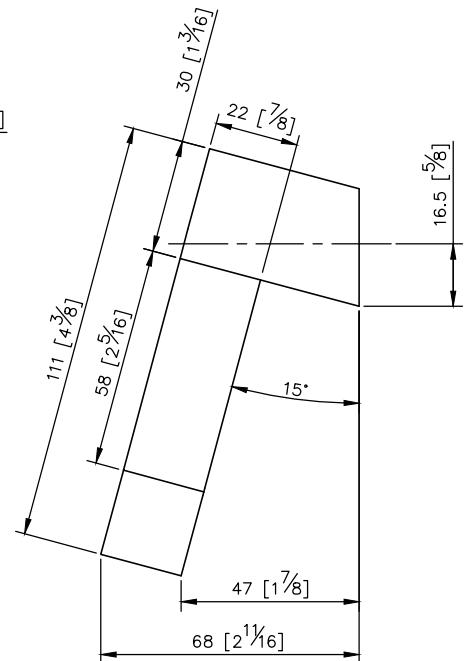

Dragon Toilet Tissue Holder 6904-40-80MA

unit: mm[inch]

1. Aluminium body meets 6061T6 standard
2. Premium metal construction for durability
3. Justime finishes resist corrosion and tarnish
4. Correctly installed product's loading is 5 kg f
5. Toilet Tissue Holder has been designed with 15 degrees inclination for convenient using
6. The one-piece design could prevent the filth from accumulating and help easy cleaning as a result
7. Coordinates with other products in Dragon collection

Mounting Template Specification