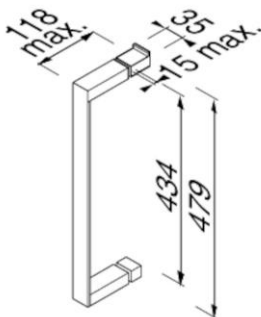

Nameeks

6564-02-45

Handles shower doors

- **Finish : chrome**
- **Door Fixing**
- **Guarantee 12 Years**

Quality has proven to be decisive importance in recent years, which is why we can offer a 12-year warranty period for our chrome products. The entire selection is developed in Amersfoort. Geesa is certified according to the ISO 9001-2008 standard for design, productions and the delivery of bathroom accessories.